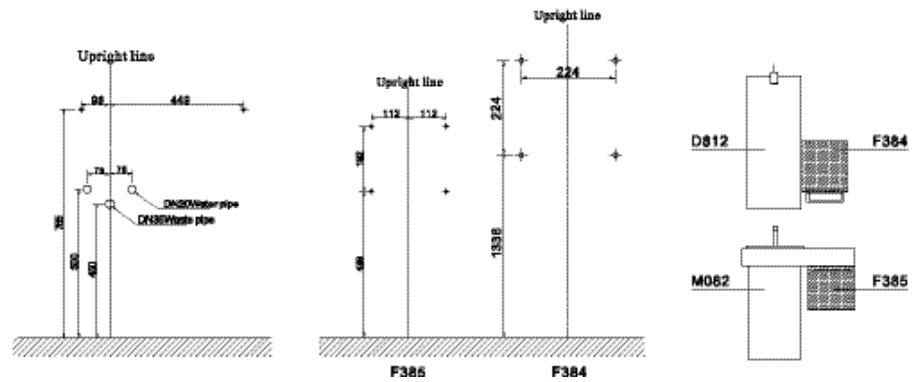

The images of the products are only indicated and there might be difference compared to the real ones.

The images of the products are only indicated and there might be difference compared to the real ones.

M982

- D812 mirror, w: 400mm, h: 800mm, d: 30mm
- F384 upper hanged cabinet: plywood with ebony veneer, w: 350mm, h: 380mm, d: 122mm
MDF with brown recycled leather, handle and towel rail stainless steel
- C075 basin set: ceramic, w: 430mm, h: 195mm, d: 430mm
- F385 down hanged cabinet: plywood with ebony veneer, w: 350mm, h: 330mm, d: 426mm
MDF with brown recycled leather, handle stainless steel
- M082 basin cabinet: man-made marble, w: 850mm, h: 830mm, d: 490mm

N-898

- mirror: glass, w: 300mm, h: 850mm
- basin set: glass & solid wood, w: 300mm, h: 765mm, d: 300mm
- side cabinet: stainless steel, w: 260mm, h: 700mm

The images of the products are only indicated and there might be difference compared to the real ones.