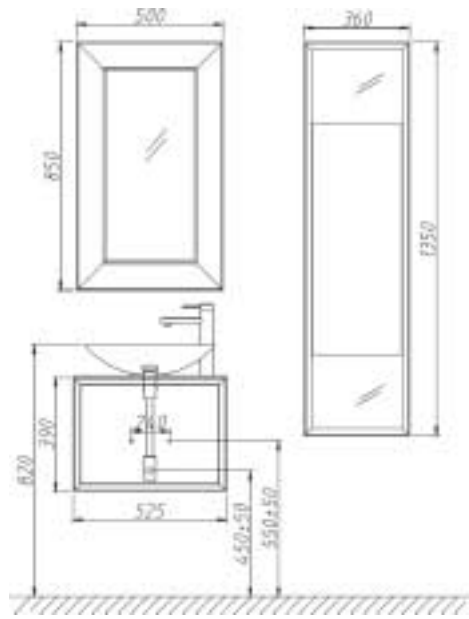

K365 34 - 35

K366 36 - 37

M972 38 - 39

M982 40 - 41

S2205 42 - 43

RIMINI N-898 44 - 45

■ SP-109306

- mirror: silver, w: 320mm, h: 670mm
- basin set: table top is tempered glass, basin is ceramic
- cabinet: MDF, w: 1000mm, h: 750mm, d: 420mm
- side cabinet: MDF, w: 450mm, h: 1600mm, d: 250mm

SP-109600

- mirror: silver with MDF frame, w: 320mm, h: 670mm
- basin set: table top is tempered glass, basin is ceramic
- cabinet: MDF, w: 525mm, h: 390mm, d: 420mm
- side cabinet: MDF, w: 360mm, h: 1350mm, d: 250mm

SP-108615

- mirror: silver, w: 600mm, h: 600mm
- D03 light
- basin set: ceramic
- cabinet: melamine, w: 1100mm, h: 350mm, d: 480mm

The images of the products are only indicated and there might be difference compared to the real ones.

SP-108617

- mirror: silver, w: 1000mm, h: 500mm
- D03 light
- basin set: ceramic
- cabinet: melamine, w: 1100mm, h: 350mm, d: 480mm

The images of the products are only indicated and there might be difference compared to the real ones.