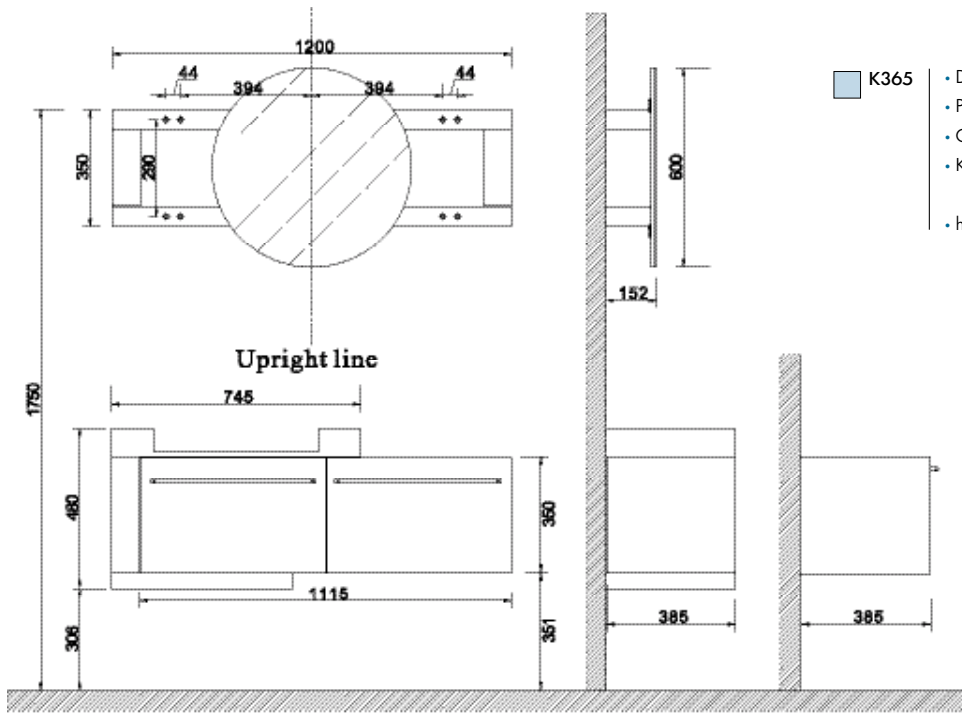

■ SP-1660A

- mirror: silver, w: 800mm, h: 600mm
- D03 light
- faucet: brass
- basin set: tempered glass
- cabinet: melamine, w: 800mm, h: 320mm, d: 530mm
- side cabinet: melamine, w: 300mm, h: 700mm

The images of the products are only indicated and there might be difference compared to the real ones.

The images of the products are only indicated and there might be difference compared to the real ones.

K363

- D363 mirror, w: 1180mm, h: 1180mm, d: 20mm
- C115 basin set: ceramic, w: 620mm, h: 160mm, d: 415mm
- K063 basin cabinet: top board white marble, w: 1180mm, h: 20mm, d: 500mm
body & side plywood with paint in glossy effect, w: 1180mm, h: 715mm, d: 500mm
feet stainless steel

■ K365

- D365 mirror, round Ø600mm (w: 1200mm, h: 350mm, d: 155mm)
- P57 self (D365 new): plywood with iron color veneer, w: 745mm, h: 535mm, d: 150mm
- C121 basin set: ceramic, w: 480mm, h: 130mm, d: 370mm
- K065 basin cabinet: top black granite on plywood with iron color veneer, w: 1200mm, h: 480mm, d: 385mm
body plywood with grey veneer, w: 1200mm, h: 480mm, d: 385mm
- handles in aluminium

N-898

- mirror: glass, w: 300mm, h: 850mm
- basin set: glass & solid wood, w: 300mm, h: 765mm, d: 300mm
- side cabinet: stainless steel, w: 260mm, h: 700mm

The images of the products are only indicated and there might be difference compared to the real ones.