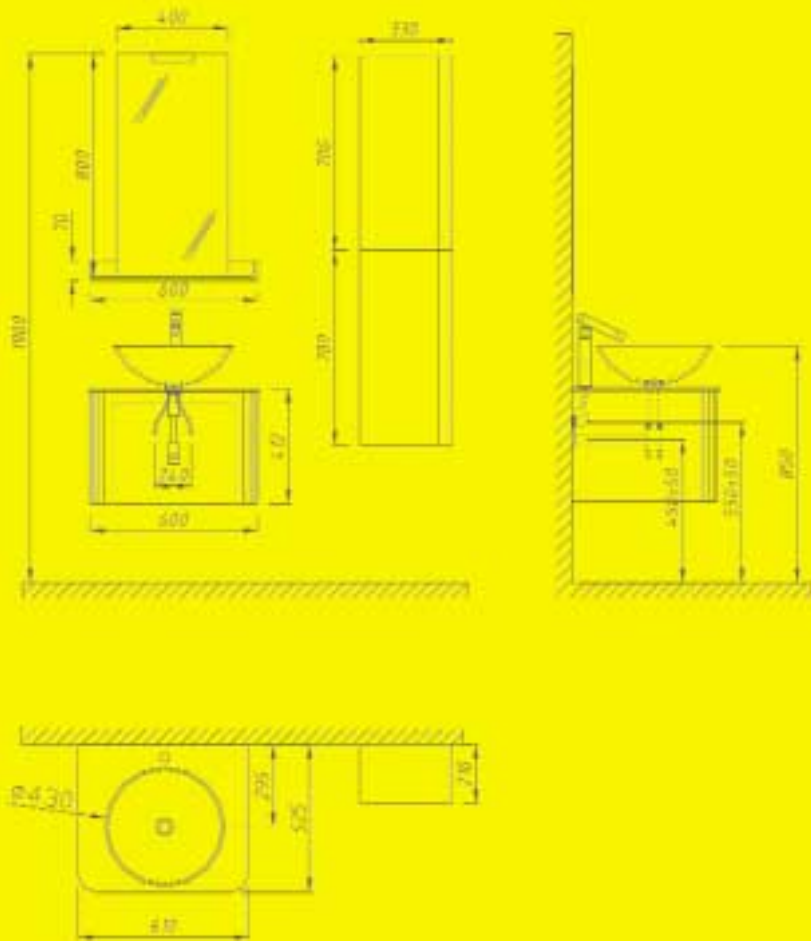

SP-108615

- mirror: silver, w: 600mm, h: 600mm
- D03 light
- basin set: ceramic
- cabinet: melamine, w: 1100mm, h: 350mm, d: 480mm

The images of the products are only indicated and there might be difference compared to the real ones.

SP-108617

- mirror: silver, w: 1000mm, h: 500mm
- D03 light
- basin set: ceramic
- cabinet: melamine, w: 1100mm, h: 350mm, d: 480mm

The images of the products are only indicated and there might be difference compared to the real ones.

- SP-108600
- mirror: silver, w: 400mm, h: 800mm
 - basin set & table top: tempered glass
 - cabinet: MDF, w: 600mm, h: 400mm, d: 520mm
 - side cabinet: MDF, w: 330mm, h: 1400mm, d: 210mm

- SP-109325
- mirror: silver with solid wooden frame, w: 670mm, h: 520mm (external w: 850mm, h: 700mm)
 - basin set: tempered glass
 - cabinet: solid wood, w: 1200mm, h: 864mm, d: 583mm

SP-109326

- mirror: silver with solid wooden frame, w: 430mm, h: 630mm
- basin set: tempered glass
- cabinet: solid wooden, w: 1274mm, h: 874mm, d: 525mm

The images of the products are only indicated and there might be difference compared to the real ones.