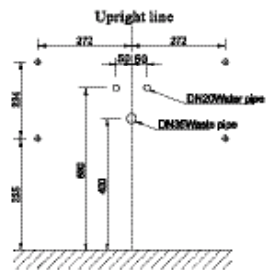

M982

- D812 mirror, w: 400mm, h: 800mm, d: 30mm
- F384 upper hanged cabinet: plywood with ebony veneer, w: 350mm, h: 380mm, d: 122mm
MDF with brown recycled leather, handle and towel rail stainless steel
- C075 basin set: ceramic, w: 430mm, h: 195mm, d: 430mm
- F385 down hanged cabinet: plywood with ebony veneer, w: 350mm, h: 330mm, d: 426mm
MDF with brown recycled leather, handle stainless steel
- M082 basin cabinet: man-made marble, w: 850mm, h: 830mm, d: 490mm

N-898

- mirror: glass, w: 300mm, h: 850mm
- basin set: glass & solid wood, w: 300mm, h: 765mm, d: 300mm
- side cabinet: stainless steel, w: 260mm, h: 700mm

The images of the products are only indicated and there might be difference compared to the real ones.