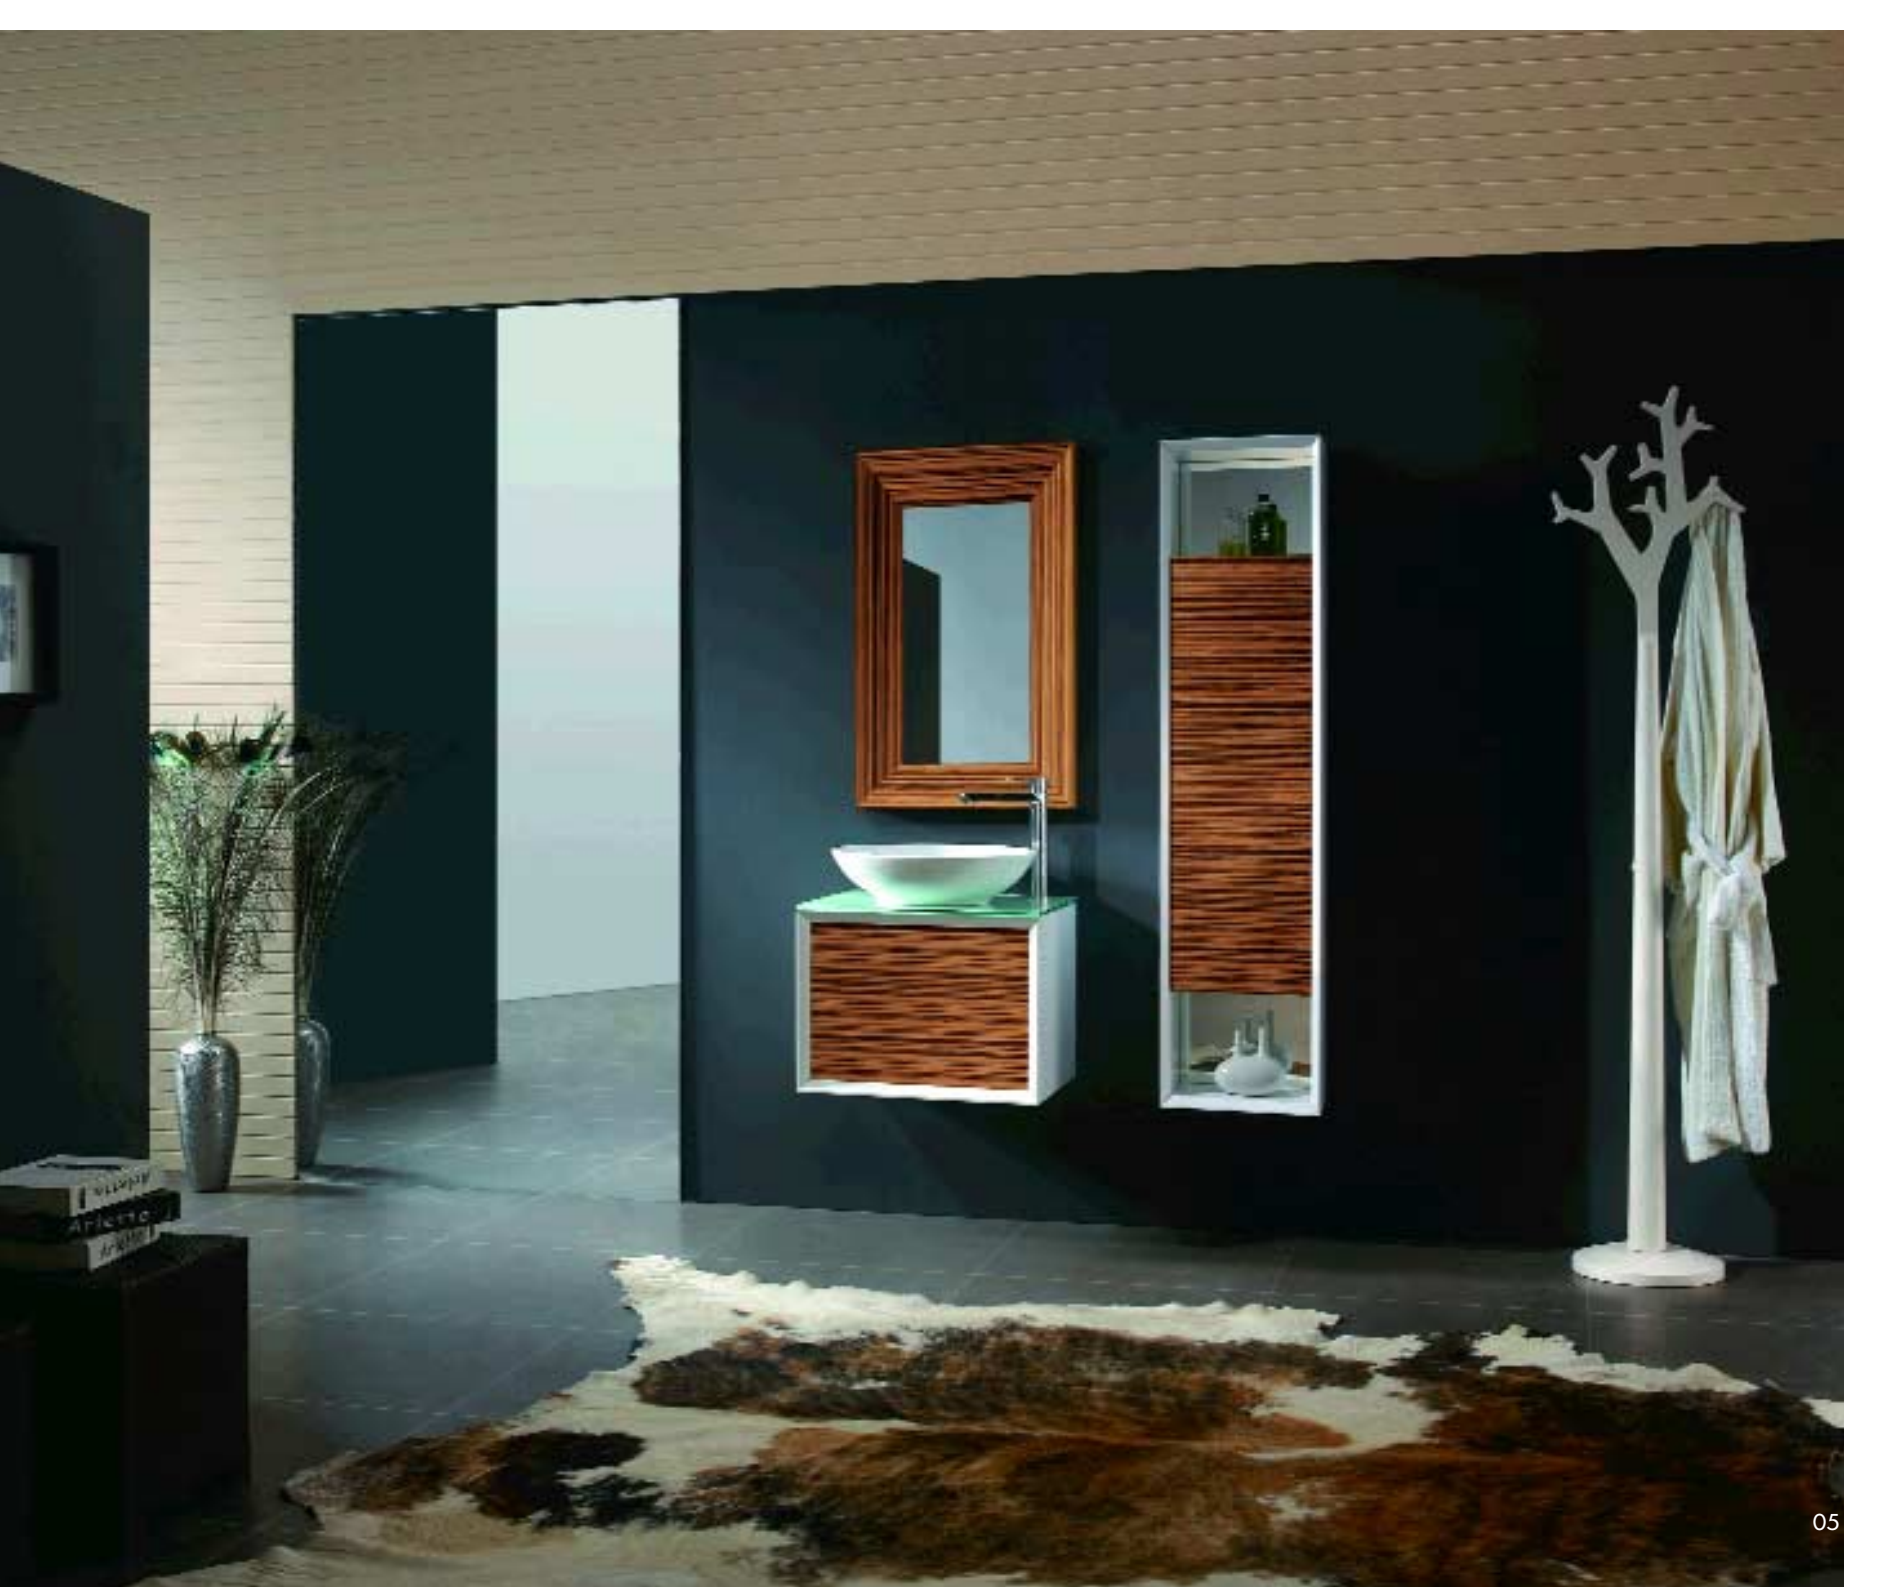

K365 34 - 35

K366 36 - 37

M972 38 - 39

M982 40 - 41

S2205 42 - 43

RIMINI N-898 44 - 45

■ SP-109306

- mirror: silver, w: 320mm, h: 670mm
- basin set: table top is tempered glass, basin is ceramic
- cabinet: MDF, w: 1000mm, h: 750mm, d: 420mm
- side cabinet: MDF, w: 450mm, h: 1600mm, d: 250mm

SP-109600

- mirror: silver with MDF frame, w: 320mm, h: 670mm
- basin set: table top is tempered glass, basin is ceramic
- cabinet: MDF, w: 525mm, h: 390mm, d: 420mm
- side cabinet: MDF, w: 360mm, h: 1350mm, d: 250mm

SP-108615

- mirror: silver, w: 600mm, h: 600mm
- D03 light
- basin set: ceramic
- cabinet: melamine, w: 1100mm, h: 350mm, d: 480mm

The images of the products are only indicated and there might be difference compared to the real ones.

SP-108617

- mirror: silver, w: 1000mm, h: 500mm
- D03 light
- basin set: ceramic
- cabinet: melamine, w: 1100mm, h: 350mm, d: 480mm

The images of the products are only indicated and there might be difference compared to the real ones.