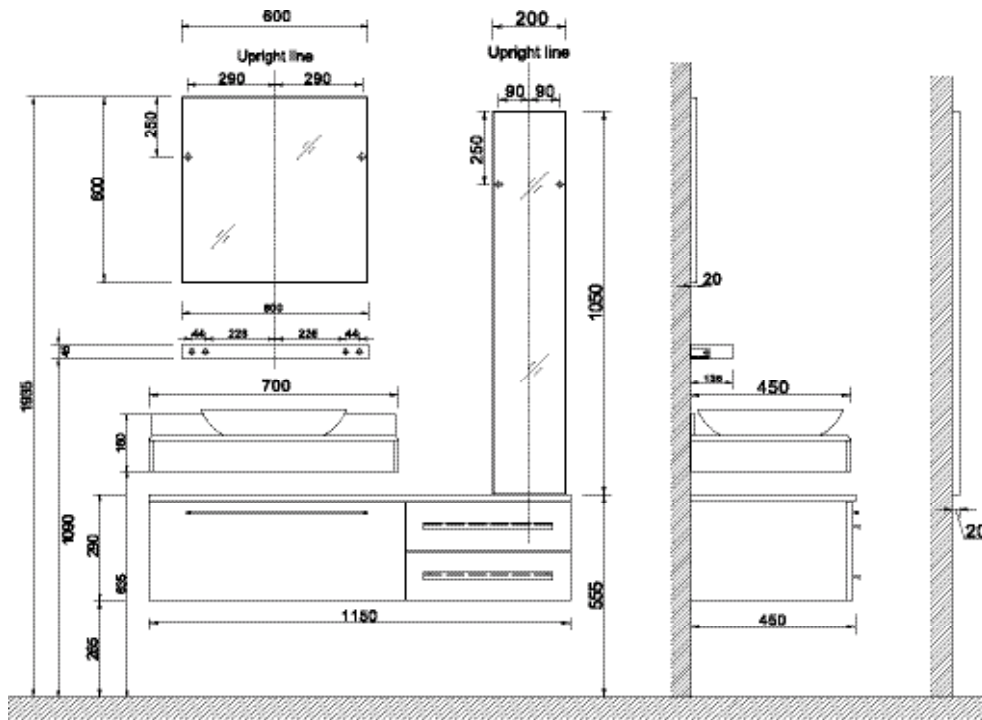

■ K366

- D366 mirror: MDF with aluminium frame
  w: 600mm, h: 600mm, d: 20mm
- D366A mirror: MDF with aluminium frame
  w: 200mm, h: 1050mm, d: 20mm
- P56 self: plywood with white paint in satin finish
  w: 600mm, h: 45mm, d: 135mm
- light included
- C118 basin set: ceramic
  w: 410mm, h: 160mm, d: 410mm
- K066 basin cabinet: orange glass with stainless steel
  w: 700mm, h: 100mm, d: 450mm
- F107 hanged cabinet: plywood with white paint in satin finish
  w: 1115mm, h: 350mm, d: 450mm
- handles in aluminium