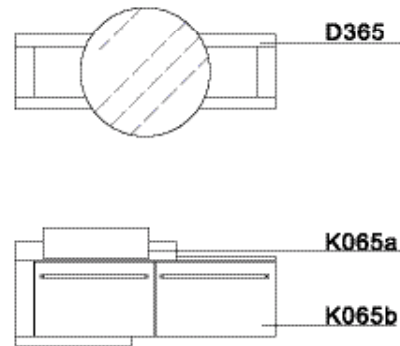

■ SP-1660A

- mirror: silver, w: 800mm, h: 600mm
- D03 light
- faucet: brass
- basin set: tempered glass
- cabinet: melamine, w: 800mm, h: 320mm, d: 530mm
- side cabinet: melamine, w: 300mm, h: 700mm

The images of the products are only indicated and there might be difference compared to the real ones.

The images of the products are only indicated and there might be difference compared to the real ones.

K363

- D363 mirror, w: 1180mm, h: 1180mm, d: 20mm
- C115 basin set: ceramic, w: 620mm, h: 160mm, d: 415mm
- K063 basin cabinet: top board white marble, w: 1180mm, h: 20mm, d: 500mm
body & side plywood with paint in glossy effect, w: 1180mm, h: 715mm, d: 500mm
feet stainless steel

The images of the products are only indicated and there might be difference compared to the real ones.

The images of the products are only indicated and there might be difference compared to the real ones.

■ K365

- D365 mirror, round Ø600mm (w: 1200mm, h: 350mm, d: 155mm)
- P57 self (D365 new): plywood with iron color veneer, w: 745mm, h: 535mm, d: 150mm
- C121 basin set: ceramic, w: 480mm, h: 130mm, d: 370mm
- K065 basin cabinet: top black granite on plywood with iron color veneer, w: 1200mm, h: 480mm, d: 385mm
body plywood with grey veneer, w: 1200mm, h: 480mm, d: 385mm
- handles in aluminium