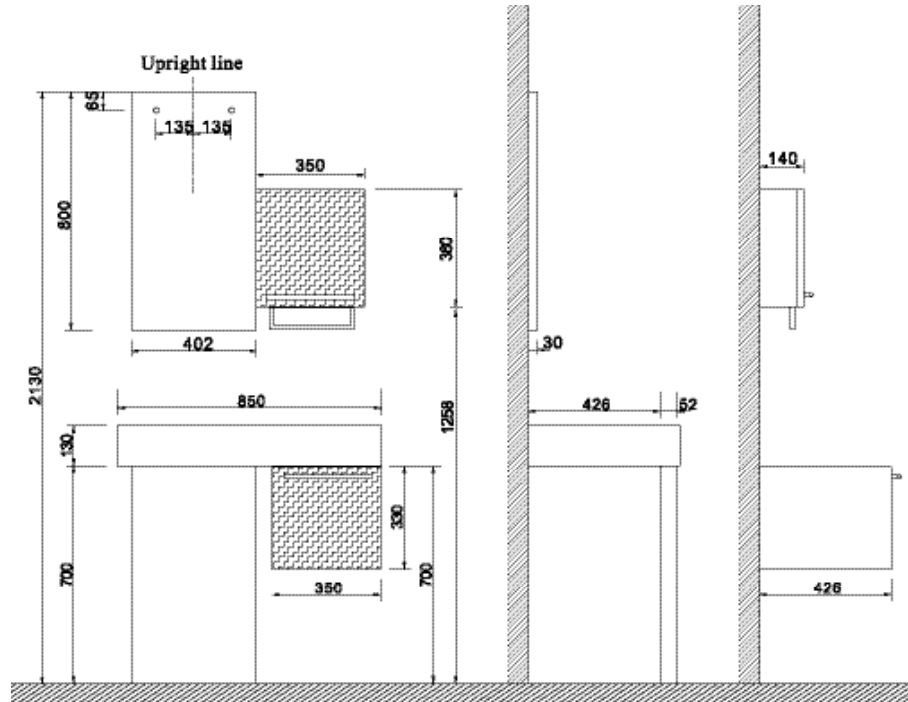

SP-108615

- mirror: silver, w: 600mm, h: 600mm
- D03 light
- basin set: ceramic
- cabinet: melamine, w: 1100mm, h: 350mm, d: 480mm

The images of the products are only indicated and there might be difference compared to the real ones.

M972

- D838B oval mirror, w: 500mm, h: 800mm, d: 30mm
- C072 basin set: ceramic, w: 576mm, d: 576mm
- M072 basin cabinet: plywood with black paint in glossy finish, w: 576mm, h: 853mm, d: 576mm
- handles in aluminium

M982

- D812 mirror, w: 400mm, h: 800mm, d: 30mm
- F384 upper hanged cabinet: plywood with ebony veneer, w: 350mm, h: 380mm, d: 122mm
MDF with brown recycled leather, handle and towel rail stainless steel
- C075 basin set: ceramic, w: 430mm, h: 195mm, d: 430mm
- F385 down hanged cabinet: plywood with ebony veneer, w: 350mm, h: 330mm, d: 426mm
MDF with brown recycled leather, handle stainless steel
- M082 basin cabinet: man-made marble, w: 850mm, h: 830mm, d: 490mm

N-898

- mirror: glass, w: 300mm, h: 850mm
- basin set: glass & solid wood, w: 300mm, h: 765mm, d: 300mm
- side cabinet: stainless steel, w: 260mm, h: 700mm

The images of the products are only indicated and there might be difference compared to the real ones.