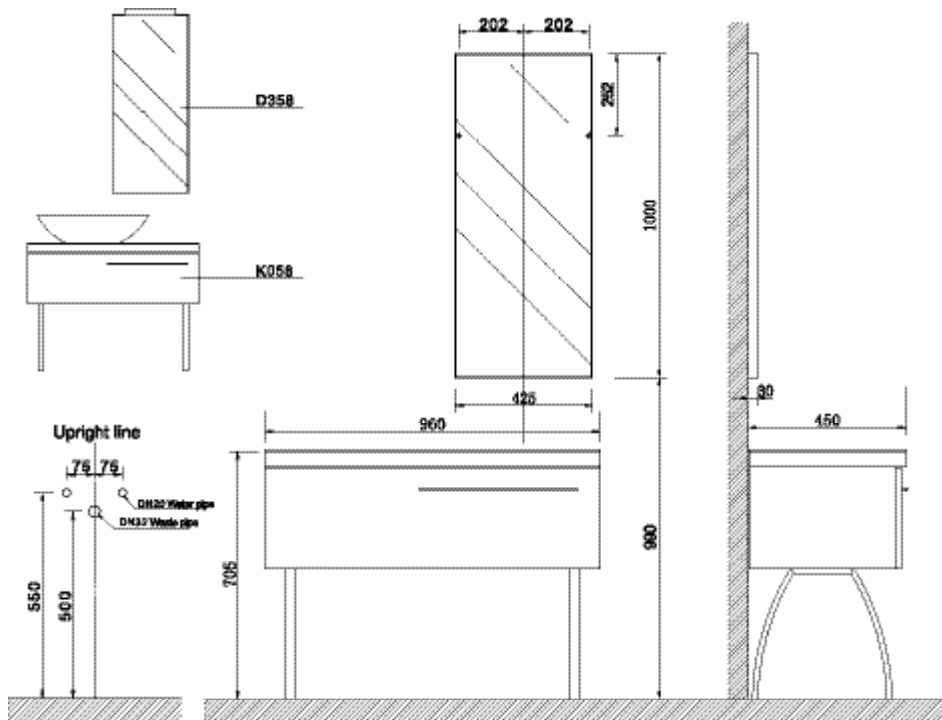

SP-109319

- mirror: silver, Ø650mm
- basin set: ceramic
- cabinet: solid wooden, w: 1400mm, h: 730mm, d: 480mm
- side cabinet: MDF, w: 350mm, h: 1500mm, d: 215mm
- ground cabinet: MDF, w: 400mm, h: 500mm, d: 445mm

SP-109320

- mirror: silver, w: 1000mm, h: 800mm
- table top: tempered glass
- basin set: ceramic
- cabinet: solid wooden, w: 1400mm, h: 730mm, d: 480mm
- ground cabinet: solid wooden, w: 400mm, h: 500mm, d: 445mm

The images of the products are only indicated and there might be difference compared to the real ones.

SP-1188

- mirror: silver, w: 800mm, h: 450mm
- light included
- faucet: brass
- basin set: tempered glass
- cabinet: MDF, w: 800mm, h: 900mm, d: 200mm

■ SP-1660A

- mirror: silver, w: 800mm, h: 600mm
- D03 light
- faucet: brass
- basin set: tempered glass
- cabinet: melamine, w: 800mm, h: 320mm, d: 530mm
- side cabinet: melamine, w: 300mm, h: 700mm

The images of the products are only indicated and there might be difference compared to the real ones.