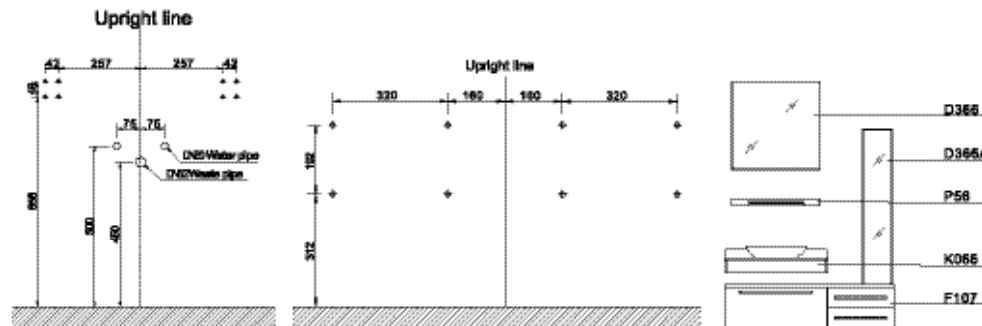

■ K366

- D366 mirror: MDF with aluminium frame
  w: 600mm, h: 600mm, d: 20mm
- D366A mirror: MDF with aluminium frame
  w: 200mm, h: 1050mm, d: 20mm
- P56 self: plywood with white paint in satin finish
  w: 600mm, h: 45mm, d: 135mm
- light included
- C118 basin set: ceramic
  w: 410mm, h: 160mm, d: 410mm
- K066 basin cabinet: orange glass with stainless steel
  w: 700mm, h: 100mm, d: 450mm
- F107 hanged cabinet: plywood with white paint in satin finish
  w: 1115mm, h: 350mm, d: 450mm
- handles in aluminium