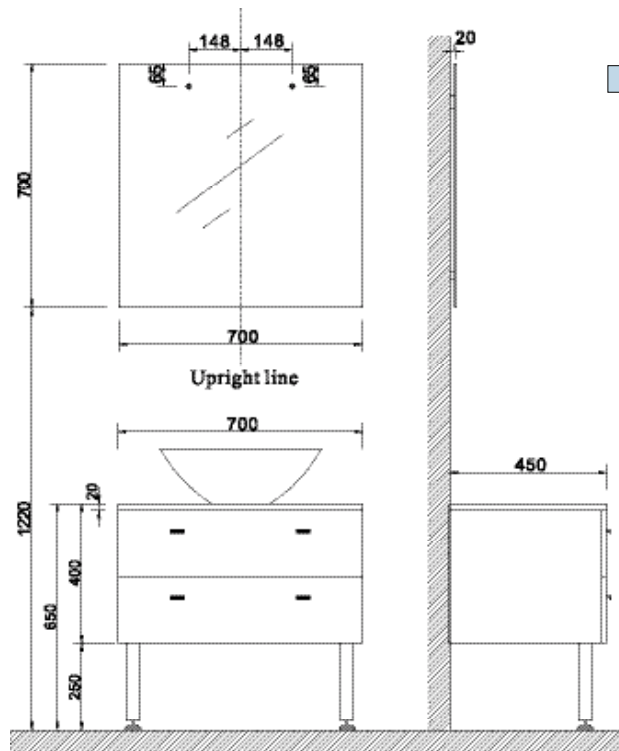

■ K365

- D365 mirror, round Ø600mm (w: 1200mm, h: 350mm, d: 155mm)
- P57 self (D365 new): plywood with iron color veneer, w: 745mm, h: 535mm, d: 150mm
- C121 basin set: ceramic, w: 480mm, h: 130mm, d: 370mm
- K065 basin cabinet: top black granite on plywood with iron color veneer, w: 1200mm, h: 480mm, d: 385mm
body plywood with grey veneer, w: 1200mm, h: 480mm, d: 385mm
- handles in aluminium

M972

- D838B oval mirror, w: 500mm, h: 800mm, d: 30mm
- C072 basin set: ceramic, w: 576mm, d: 576mm
- M072 basin cabinet: plywood with black paint in glossy finish, w: 576mm, h: 853mm, d: 576mm
- handles in aluminium

M982

- D812 mirror, w: 400mm, h: 800mm, d: 30mm
- F384 upper hanged cabinet: plywood with ebony veneer, w: 350mm, h: 380mm, d: 122mm
MDF with brown recycled leather, handle and towel rail stainless steel
- C075 basin set: ceramic, w: 430mm, h: 195mm, d: 430mm
- F385 down hanged cabinet: plywood with ebony veneer, w: 350mm, h: 330mm, d: 426mm
MDF with brown recycled leather, handle stainless steel
- M082 basin cabinet: man-made marble, w: 850mm, h: 830mm, d: 490mm

N-898

- mirror: glass, w: 300mm, h: 850mm
- basin set: glass & solid wood, w: 300mm, h: 765mm, d: 300mm
- side cabinet: stainless steel, w: 260mm, h: 700mm

The images of the products are only indicated and there might be difference compared to the real ones.