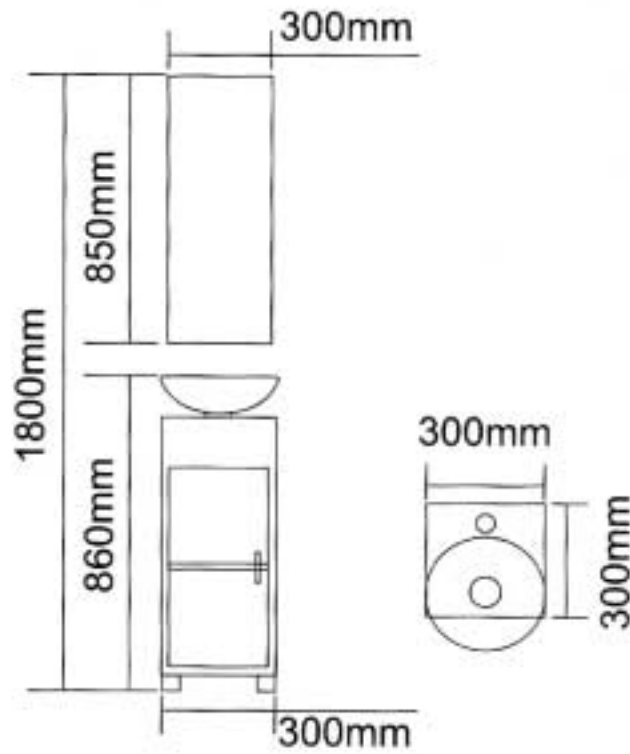

■ SP-1660A

- mirror: silver, w: 800mm, h: 600mm
- D03 light
- faucet: brass
- basin set: tempered glass
- cabinet: melamine, w: 800mm, h: 320mm, d: 530mm
- side cabinet: melamine, w: 300mm, h: 700mm

The images of the products are only indicated and there might be difference compared to the real ones.

■ K365

- D365 mirror, round Ø600mm (w: 1200mm, h: 350mm, d: 155mm)
- P57 self (D365 new): plywood with iron color veneer, w: 745mm, h: 535mm, d: 150mm
- C121 basin set: ceramic, w: 480mm, h: 130mm, d: 370mm
- K065 basin cabinet: top black granite on plywood with iron color veneer, w: 1200mm, h: 480mm, d: 385mm
body plywood with grey veneer, w: 1200mm, h: 480mm, d: 385mm
- handles in aluminium

M982

- D812 mirror, w: 400mm, h: 800mm, d: 30mm
- F384 upper hanged cabinet: plywood with ebony veneer, w: 350mm, h: 380mm, d: 122mm
MDF with brown recycled leather, handle and towel rail stainless steel
- C075 basin set: ceramic, w: 430mm, h: 195mm, d: 430mm
- F385 down hanged cabinet: plywood with ebony veneer, w: 350mm, h: 330mm, d: 426mm
MDF with brown recycled leather, handle stainless steel
- M082 basin cabinet: man-made marble, w: 850mm, h: 830mm, d: 490mm

N-898

- mirror: glass, w: 300mm, h: 850mm
- basin set: glass & solid wood, w: 300mm, h: 765mm, d: 300mm
- side cabinet: stainless steel, w: 260mm, h: 700mm

The images of the products are only indicated and there might be difference compared to the real ones.