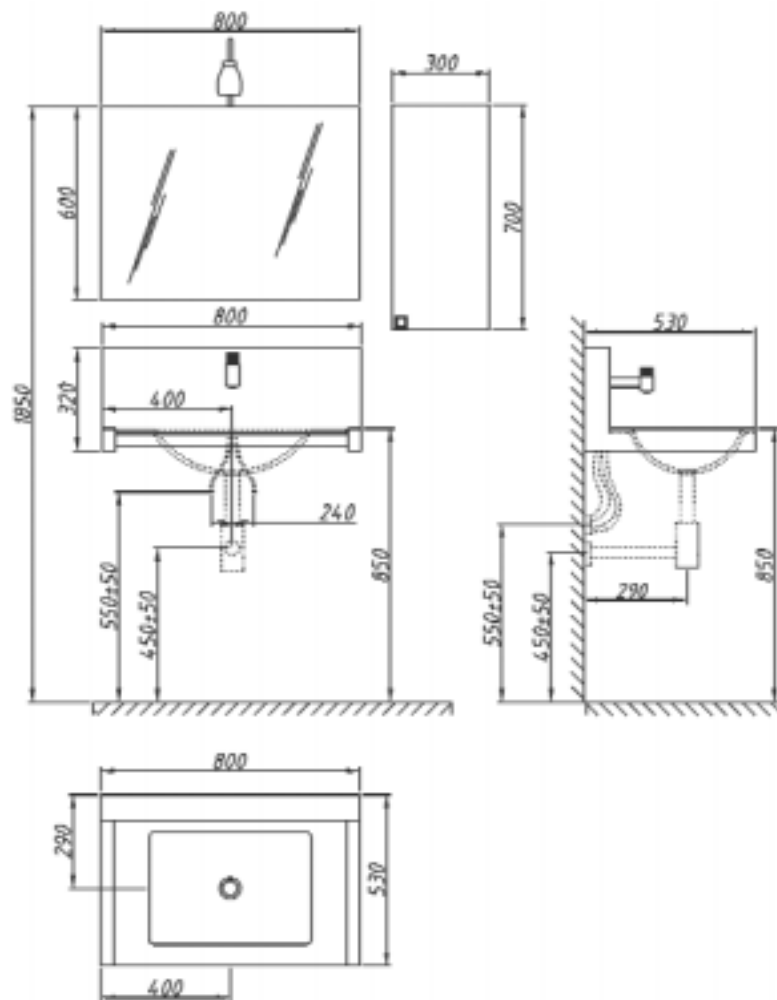

SP-109319

- mirror: silver, Ø650mm
- basin set: ceramic
- cabinet: solid wooden, w: 1400mm, h: 730mm, d: 480mm
- side cabinet: MDF, w: 350mm, h: 1500mm, d: 215mm
- ground cabinet: MDF, w: 400mm, h: 500mm, d: 445mm

SP-109320

- mirror: silver, w: 1000mm, h: 800mm
- table top: tempered glass
- basin set: ceramic
- cabinet: solid wooden, w: 1400mm, h: 730mm, d: 480mm
- ground cabinet: solid wooden, w: 400mm, h: 500mm, d: 445mm

The images of the products are only indicated and there might be difference compared to the real ones.

SP-1188

- mirror: silver, w: 800mm, h: 450mm
- light included
- faucet: brass
- basin set: tempered glass
- cabinet: MDF, w: 800mm, h: 900mm, d: 200mm

■ SP-1660A

- mirror: silver, w: 800mm, h: 600mm
- D03 light
- faucet: brass
- basin set: tempered glass
- cabinet: melamine, w: 800mm, h: 320mm, d: 530mm
- side cabinet: melamine, w: 300mm, h: 700mm

The images of the products are only indicated and there might be difference compared to the real ones.