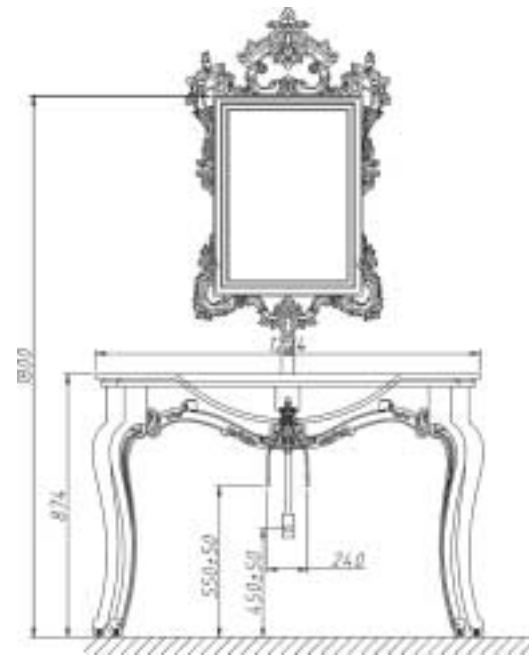

SP-108617

- mirror: silver, w: 1000mm, h: 500mm
- D03 light
- basin set: ceramic
- cabinet: melamine, w: 1100mm, h: 350mm, d: 480mm

The images of the products are only indicated and there might be difference compared to the real ones.

- SP-108600
- mirror: silver, w: 400mm, h: 800mm
 - basin set & table top: tempered glass
 - cabinet: MDF, w: 600mm, h: 400mm, d: 520mm
 - side cabinet: MDF, w: 330mm, h: 1400mm, d: 210mm

- SP-109325
- mirror: silver with solid wooden frame, w: 670mm, h: 520mm (external w: 850mm, h: 700mm)
 - basin set: tempered glass
 - cabinet: solid wood, w: 1200mm, h: 864mm, d: 583mm

SP-109326

- mirror: silver with solid wooden frame, w: 430mm, h: 630mm
- basin set: tempered glass
- cabinet: solid wooden, w: 1274mm, h: 874mm, d: 525mm

The images of the products are only indicated and there might be difference compared to the real ones.

SP-109327

- mirror: silver with solid wooden frame
w: 821 mm, h: 645mm
- basin set: tempered glass
- cabinet: solid wooden
w: 945mm, h: 875mm, d: 583mm

The images of the products are only indicated and there might be difference compared to the real ones.