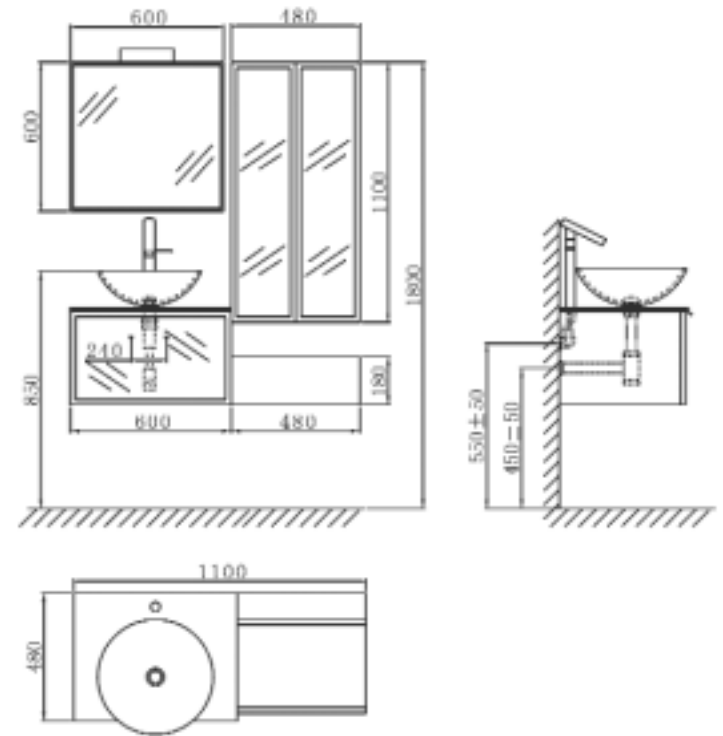

SP-109600

- mirror: silver with MDF frame, w: 320mm, h: 670mm
- basin set: table top is tempered glass, basin is ceramic
- cabinet: MDF, w: 525mm, h: 390mm, d: 420mm
- side cabinet: MDF, w: 360mm, h: 1350mm, d: 250mm

SP-108615

- mirror: silver, w: 600mm, h: 600mm
- D03 light
- basin set: ceramic
- cabinet: melamine, w: 1100mm, h: 350mm, d: 480mm

The images of the products are only indicated and there might be difference compared to the real ones.

SP-108617

- mirror: silver, w: 1000mm, h: 500mm
- D03 light
- basin set: ceramic
- cabinet: melamine, w: 1100mm, h: 350mm, d: 480mm

The images of the products are only indicated and there might be difference compared to the real ones.

- SP-108600
- mirror: silver, w: 400mm, h: 800mm
 - basin set & table top: tempered glass
 - cabinet: MDF, w: 600mm, h: 400mm, d: 520mm
 - side cabinet: MDF, w: 330mm, h: 1400mm, d: 210mm

- SP-109325
- mirror: silver with solid wooden frame, w: 670mm, h: 520mm (external w: 850mm, h: 700mm)
 - basin set: tempered glass
 - cabinet: solid wood, w: 1200mm, h: 864mm, d: 583mm