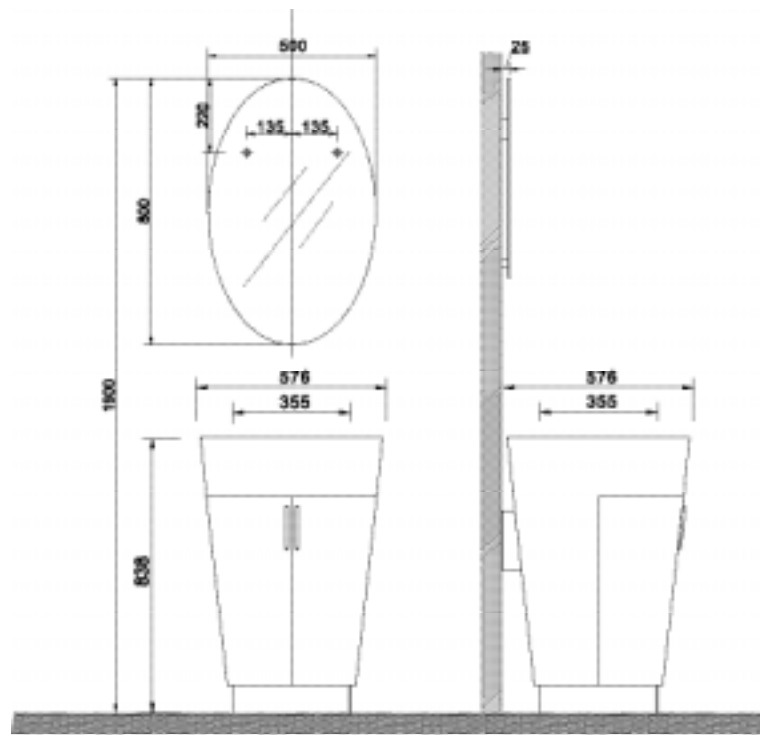

■ K365

- D365 mirror, round Ø600mm (w: 1200mm, h: 350mm, d: 155mm)
- P57 self (D365 new): plywood with iron color veneer, w: 745mm, h: 535mm, d: 150mm
- C121 basin set: ceramic, w: 480mm, h: 130mm, d: 370mm
- K065 basin cabinet: top black granite on plywood with iron color veneer, w: 1200mm, h: 480mm, d: 385mm
body plywood with grey veneer, w: 1200mm, h: 480mm, d: 385mm
- handles in aluminium

The images of the products are only indicated and there might be difference compared to the real ones.

■ K366

- D366 mirror: MDF with aluminium frame
w: 600mm, h: 600mm, d: 20mm
- D366A mirror: MDF with aluminium frame
w: 200mm, h: 1050mm, d: 20mm
- P56 self: plywood with white paint in satin finish
w: 600mm, h: 45mm, d: 135mm
- light included
- C118 basin set: ceramic
w: 410mm, h: 160mm, d: 410mm
- K066 basin cabinet: orange glass with stainless steel
w: 700mm, h: 100mm, d: 450mm
- F107 hanged cabinet: plywood with white paint in satin finish
w: 1115mm, h: 350mm, d: 450mm
- handles in aluminium

M972

- D838B oval mirror, w: 500mm, h: 800mm, d: 30mm
- C072 basin set: ceramic, w: 576mm, d: 576mm
- M072 basin cabinet: plywood with black paint in glossy finish, w: 576mm, h: 853mm, d: 576mm
- handles in aluminium

N-898

- mirror: glass, w: 300mm, h: 850mm
- basin set: glass & solid wood, w: 300mm, h: 765mm, d: 300mm
- side cabinet: stainless steel, w: 260mm, h: 700mm

The images of the products are only indicated and there might be difference compared to the real ones.