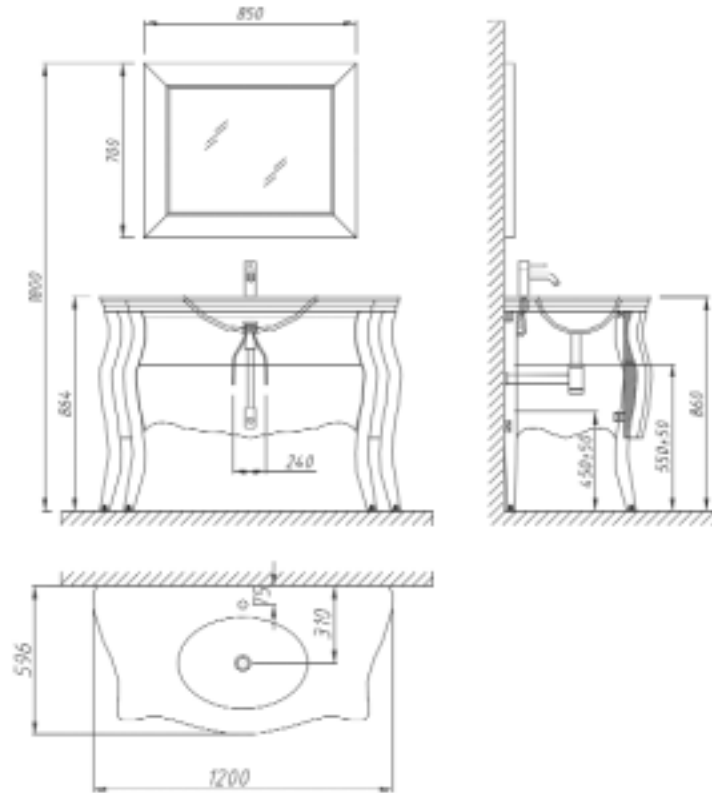

SP-108615

- mirror: silver, w: 600mm, h: 600mm
- D03 light
- basin set: ceramic
- cabinet: melamine, w: 1100mm, h: 350mm, d: 480mm

The images of the products are only indicated and there might be difference compared to the real ones.

SP-108617

- mirror: silver, w: 1000mm, h: 500mm
- D03 light
- basin set: ceramic
- cabinet: melamine, w: 1100mm, h: 350mm, d: 480mm

The images of the products are only indicated and there might be difference compared to the real ones.

- SP-108600
- mirror: silver, w: 400mm, h: 800mm
 - basin set & table top: tempered glass
 - cabinet: MDF, w: 600mm, h: 400mm, d: 520mm
 - side cabinet: MDF, w: 330mm, h: 1400mm, d: 210mm

- SP-109325
- mirror: silver with solid wooden frame, w: 670mm, h: 520mm (external w: 850mm, h: 700mm)
 - basin set: tempered glass
 - cabinet: solid wood, w: 1200mm, h: 864mm, d: 583mm

SP-109326

- mirror: silver with solid wooden frame, w: 430mm, h: 630mm
- basin set: tempered glass
- cabinet: solid wooden, w: 1274mm, h: 874mm, d: 525mm

The images of the products are only indicated and there might be difference compared to the real ones.