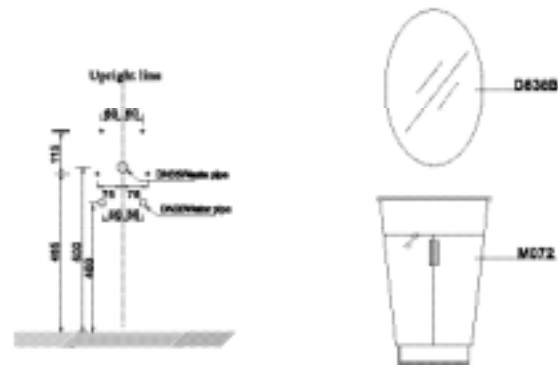

The images of the products are only indicated and there might be difference compared to the real ones.

■ K366

- D366 mirror: MDF with aluminium frame
w: 600mm, h: 600mm, d: 20mm
- D366A mirror: MDF with aluminium frame
w: 200mm, h: 1050mm, d: 20mm
- P56 self: plywood with white paint in satin finish
w: 600mm, h: 45mm, d: 135mm
- light included
- C118 basin set: ceramic
w: 410mm, h: 160mm, d: 410mm
- K066 basin cabinet: orange glass with stainless steel
w: 700mm, h: 100mm, d: 450mm
- F107 hanged cabinet: plywood with white paint in satin finish
w: 1115mm, h: 350mm, d: 450mm
- handles in aluminium

M972

- D838B oval mirror, w: 500mm, h: 800mm, d: 30mm
- C072 basin set: ceramic, w: 576mm, d: 576mm
- M072 basin cabinet: plywood with black paint in glossy finish, w: 576mm, h: 853mm, d: 576mm
- handles in aluminium