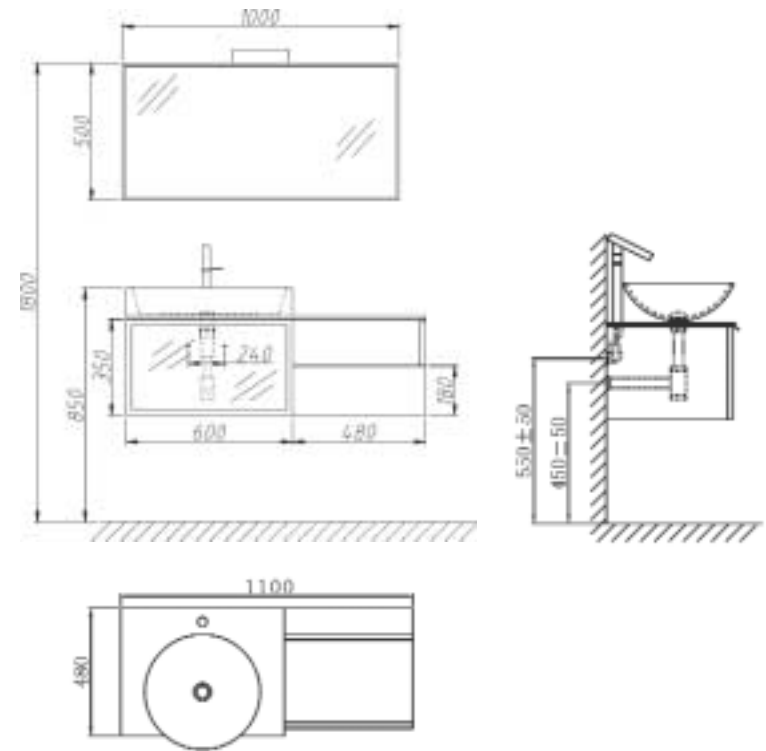

SP-109600

- mirror: silver with MDF frame, w: 320mm, h: 670mm
- basin set: table top is tempered glass, basin is ceramic
- cabinet: MDF, w: 525mm, h: 390mm, d: 420mm
- side cabinet: MDF, w: 360mm, h: 1350mm, d: 250mm

SP-108615

- mirror: silver, w: 600mm, h: 600mm
- D03 light
- basin set: ceramic
- cabinet: melamine, w: 1100mm, h: 350mm, d: 480mm

The images of the products are only indicated and there might be difference compared to the real ones.

SP-108617

- mirror: silver, w: 1000mm, h: 500mm
- D03 light
- basin set: ceramic
- cabinet: melamine, w: 1100mm, h: 350mm, d: 480mm

The images of the products are only indicated and there might be difference compared to the real ones.

- SP-108600
- mirror: silver, w: 400mm, h: 800mm
 - basin set & table top: tempered glass
 - cabinet: MDF, w: 600mm, h: 400mm, d: 520mm
 - side cabinet: MDF, w: 330mm, h: 1400mm, d: 210mm

- SP-109325
- mirror: silver with solid wooden frame, w: 670mm, h: 520mm (external w: 850mm, h: 700mm)
 - basin set: tempered glass
 - cabinet: solid wood, w: 1200mm, h: 864mm, d: 583mm