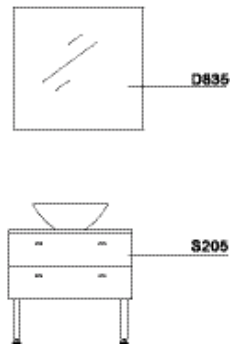

M972

- D838B oval mirror, w: 500mm, h: 800mm, d: 30mm
- C072 basin set: ceramic, w: 576mm, d: 576mm
- M072 basin cabinet: plywood with black paint in glossy finish, w: 576mm, h: 853mm, d: 576mm
- handles in aluminium

M982

- D812 mirror, w: 400mm, h: 800mm, d: 30mm
- F384 upper hanged cabinet: plywood with ebony veneer, w: 350mm, h: 380mm, d: 122mm
MDF with brown recycled leather, handle and towel rail stainless steel
- C075 basin set: ceramic, w: 430mm, h: 195mm, d: 430mm
- F385 down hanged cabinet: plywood with ebony veneer, w: 350mm, h: 330mm, d: 426mm
MDF with brown recycled leather, handle stainless steel
- M082 basin cabinet: man-made marble, w: 850mm, h: 830mm, d: 490mm

- S2205**
- D835 mirror, w: 700mm, h: 700mm, d: 30mm
 - TA210 basin set: ceramic, w: 620mm, h: 160mm, d: 410mm
 - S205 basin cabinet: top board MDF with black powder coating
w: 700mm, h: 20mm, d: 450mm
plywood with grey veneer
w: 700mm, h: 650mm, d: 450mm
 - handle & feet aluminium

N-898

- mirror: glass, w: 300mm, h: 850mm
- basin set: glass & solid wood, w: 300mm, h: 765mm, d: 300mm
- side cabinet: stainless steel, w: 260mm, h: 700mm

The images of the products are only indicated and there might be difference compared to the real ones.