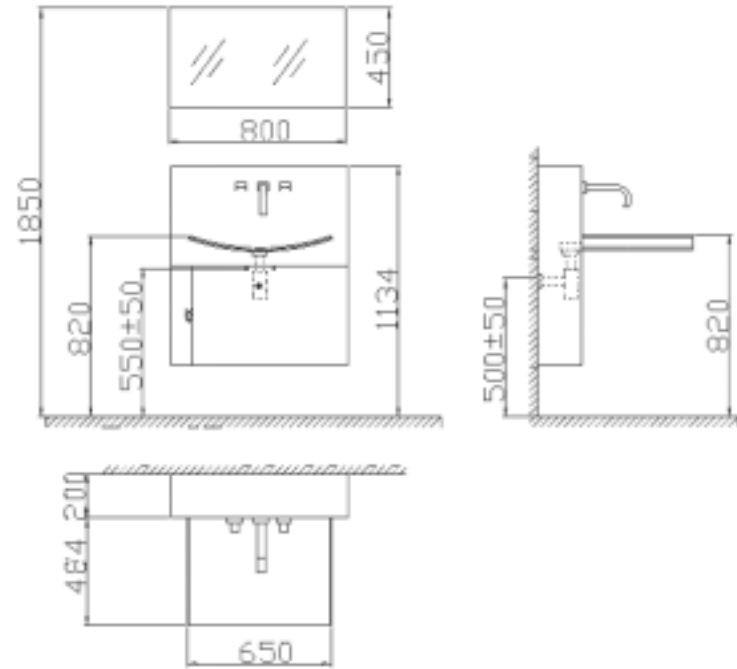

SP-108615

- mirror: silver, w: 600mm, h: 600mm
- D03 light
- basin set: ceramic
- cabinet: melamine, w: 1100mm, h: 350mm, d: 480mm

The images of the products are only indicated and there might be difference compared to the real ones.

SP-109320

- mirror: silver, w: 1000mm, h: 800mm
- table top: tempered glass
- basin set: ceramic
- cabinet: solid wooden, w: 1400mm, h: 730mm, d: 480mm
- ground cabinet: solid wooden, w: 400mm, h: 500mm, d: 445mm

The images of the products are only indicated and there might be difference compared to the real ones.

SP-1188

- mirror: silver, w: 800mm, h: 450mm
- light included
- faucet: brass
- basin set: tempered glass
- cabinet: MDF, w: 800mm, h: 900mm, d: 200mm

■ SP-1660A

- mirror: silver, w: 800mm, h: 600mm
- D03 light
- faucet: brass
- basin set: tempered glass
- cabinet: melamine, w: 800mm, h: 320mm, d: 530mm
- side cabinet: melamine, w: 300mm, h: 700mm

The images of the products are only indicated and there might be difference compared to the real ones.