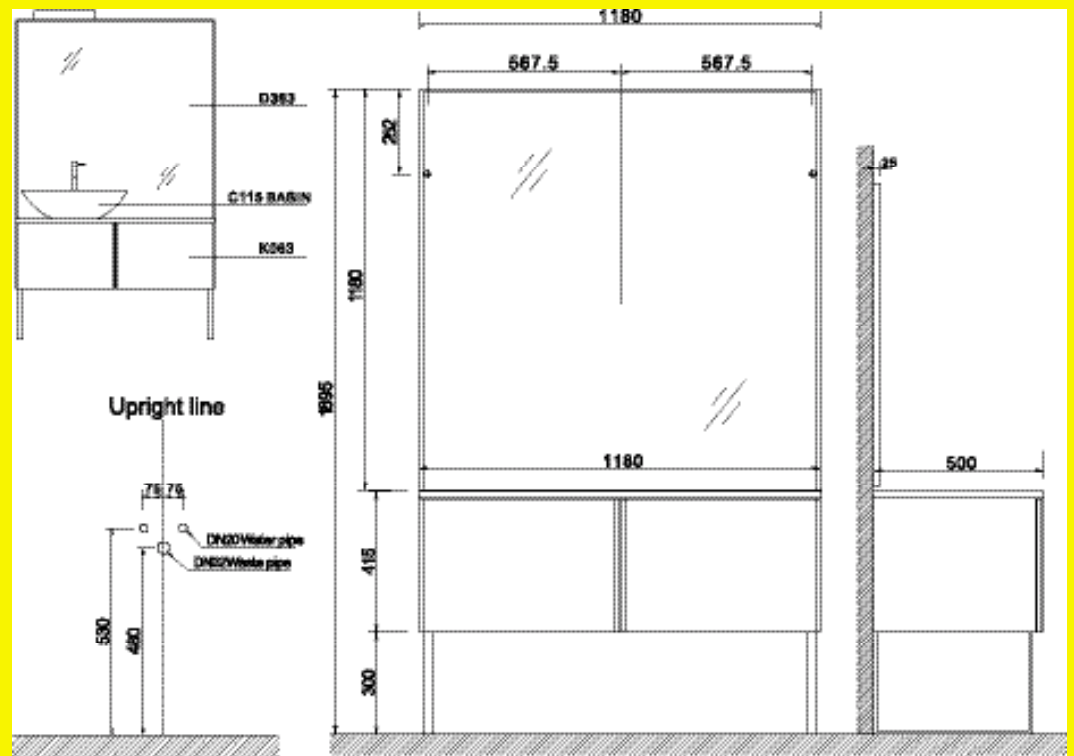

SP-108615

- mirror: silver, w: 600mm, h: 600mm
- D03 light
- basin set: ceramic
- cabinet: melamine, w: 1100mm, h: 350mm, d: 480mm

The images of the products are only indicated and there might be difference compared to the real ones.

SP-108617

- mirror: silver, w: 1000mm, h: 500mm
- D03 light
- basin set: ceramic
- cabinet: melamine, w: 1100mm, h: 350mm, d: 480mm

The images of the products are only indicated and there might be difference compared to the real ones.

■ SP-1660A

- mirror: silver, w: 800mm, h: 600mm
- D03 light
- faucet: brass
- basin set: tempered glass
- cabinet: melamine, w: 800mm, h: 320mm, d: 530mm
- side cabinet: melamine, w: 300mm, h: 700mm

The images of the products are only indicated and there might be difference compared to the real ones.

The images of the products are only indicated and there might be difference compared to the real ones.

K363

- D363 mirror, w: 1180mm, h: 1180mm, d: 20mm
- C115 basin set: ceramic, w: 620mm, h: 160mm, d: 415mm
- K063 basin cabinet: top board white marble, w: 1180mm, h: 20mm, d: 500mm
body & side plywood with paint in glossy effect, w: 1180mm, h: 715mm, d: 500mm
feet stainless steel