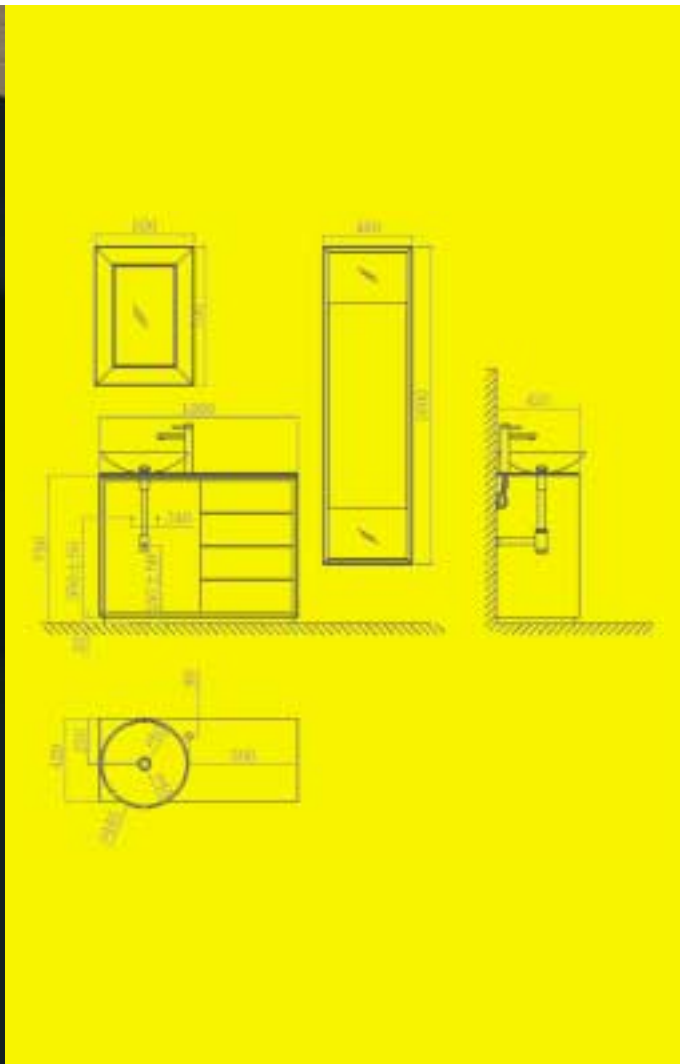

K365 34 - 35

K366 36 - 37

M972 38 - 39

M982 40 - 41

S2205 42 - 43

RIMINI N-898 44 - 45

■ SP-109306

- mirror: silver, w: 320mm, h: 670mm
- basin set: table top is tempered glass, basin is ceramic
- cabinet: MDF, w: 1000mm, h: 750mm, d: 420mm
- side cabinet: MDF, w: 450mm, h: 1600mm, d: 250mm

SP-109600

- mirror: silver with MDF frame, w: 320mm, h: 670mm
- basin set: table top is tempered glass, basin is ceramic
- cabinet: MDF, w: 525mm, h: 390mm, d: 420mm
- side cabinet: MDF, w: 360mm, h: 1350mm, d: 250mm

SP-108615

- mirror: silver, w: 600mm, h: 600mm
- D03 light
- basin set: ceramic
- cabinet: melamine, w: 1100mm, h: 350mm, d: 480mm

The images of the products are only indicated and there might be difference compared to the real ones.

SP-108617

- mirror: silver, w: 1000mm, h: 500mm
- D03 light
- basin set: ceramic
- cabinet: melamine, w: 1100mm, h: 350mm, d: 480mm

The images of the products are only indicated and there might be difference compared to the real ones.