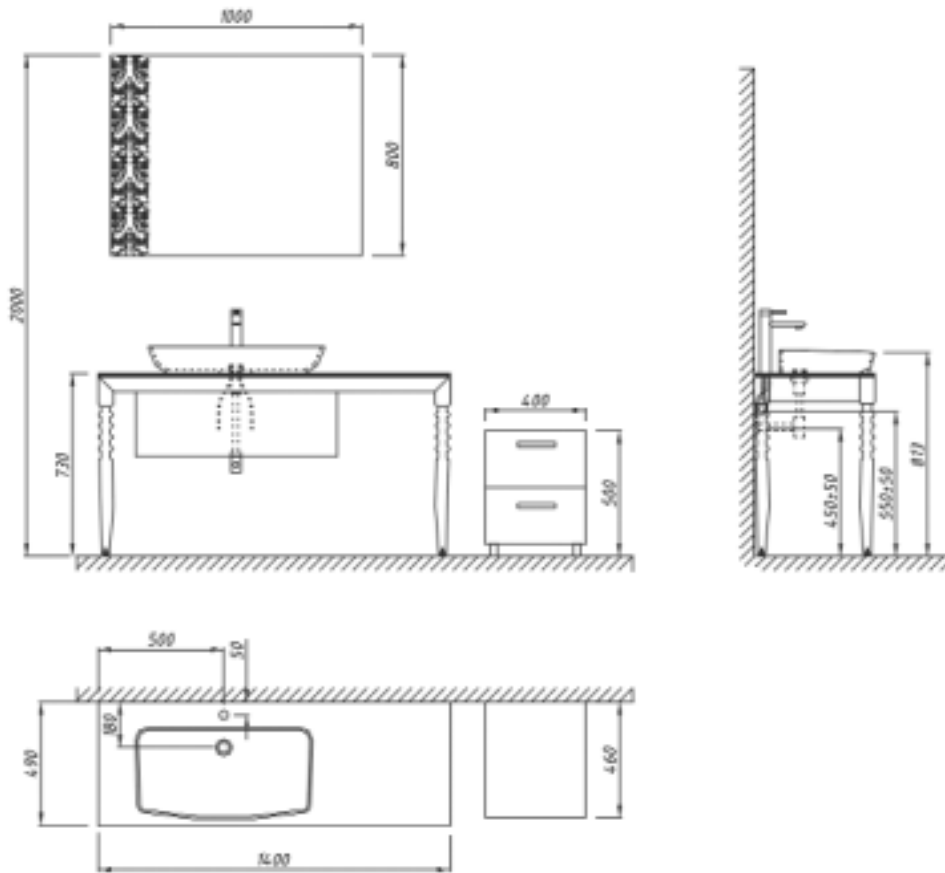

SP-108615

- mirror: silver, w: 600mm, h: 600mm
- D03 light
- basin set: ceramic
- cabinet: melamine, w: 1100mm, h: 350mm, d: 480mm

The images of the products are only indicated and there might be difference compared to the real ones.

SP-109327

- mirror: silver with solid wooden frame
w: 821 mm, h: 645mm
- basin set: tempered glass
- cabinet: solid wooden
w: 945mm, h: 875mm, d: 583mm

The images of the products are only indicated and there might be difference compared to the real ones.

SP-109319

- mirror: silver, Ø650mm
- basin set: ceramic
- cabinet: solid wooden, w: 1400mm, h: 730mm, d: 480mm
- side cabinet: MDF, w: 350mm, h: 1500mm, d: 215mm
- ground cabinet: MDF, w: 400mm, h: 500mm, d: 445mm

SP-109320

- mirror: silver, w: 1000mm, h: 800mm
- table top: tempered glass
- basin set: ceramic
- cabinet: solid wooden, w: 1400mm, h: 730mm, d: 480mm
- ground cabinet: solid wooden, w: 400mm, h: 500mm, d: 445mm