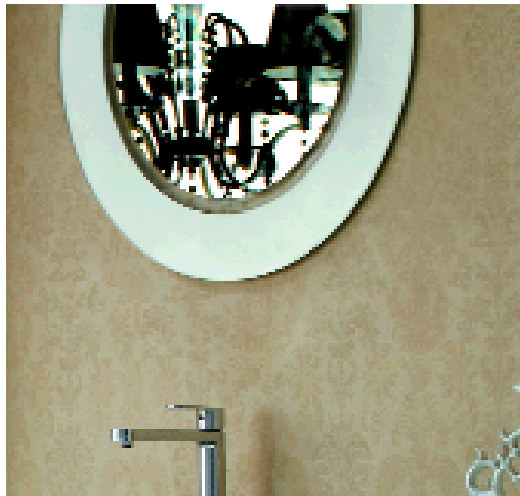

SP-109326

- mirror: silver with solid wooden frame, w: 430mm, h: 630mm
- basin set: tempered glass
- cabinet: solid wooden, w: 1274mm, h: 874mm, d: 525mm

The images of the products are only indicated and there might be difference compared to the real ones.

SP-109327

- mirror: silver with solid wooden frame
w: 821 mm, h: 645mm
- basin set: tempered glass
- cabinet: solid wooden
w: 945mm, h: 875mm, d: 583mm

The images of the products are only indicated and there might be difference compared to the real ones.

SP-109319

- mirror: silver, Ø650mm
- basin set: ceramic
- cabinet: solid wooden, w: 1400mm, h: 730mm, d: 480mm
- side cabinet: MDF, w: 350mm, h: 1500mm, d: 215mm
- ground cabinet: MDF, w: 400mm, h: 500mm, d: 445mm

The images of the products are only indicated and there might be difference compared to the real ones.

SP-1188

- mirror: silver, w: 800mm, h: 450mm
- light included
- faucet: brass
- basin set: tempered glass
- cabinet: MDF, w: 800mm, h: 900mm, d: 200mm