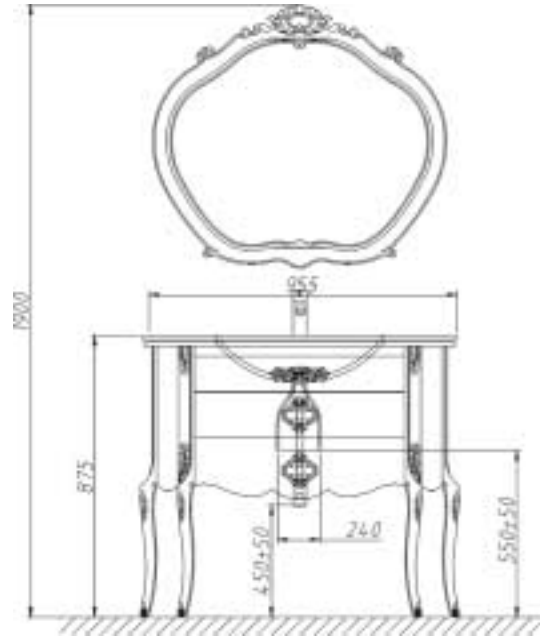

SP-108615

- mirror: silver, w: 600mm, h: 600mm
- D03 light
- basin set: ceramic
- cabinet: melamine, w: 1100mm, h: 350mm, d: 480mm

The images of the products are only indicated and there might be difference compared to the real ones.

SP-108617

- mirror: silver, w: 1000mm, h: 500mm
- D03 light
- basin set: ceramic
- cabinet: melamine, w: 1100mm, h: 350mm, d: 480mm

The images of the products are only indicated and there might be difference compared to the real ones.

- SP-108600
- mirror: silver, w: 400mm, h: 800mm
 - basin set & table top: tempered glass
 - cabinet: MDF, w: 600mm, h: 400mm, d: 520mm
 - side cabinet: MDF, w: 330mm, h: 1400mm, d: 210mm

- SP-109325
- mirror: silver with solid wooden frame, w: 670mm, h: 520mm (external w: 850mm, h: 700mm)
 - basin set: tempered glass
 - cabinet: solid wood, w: 1200mm, h: 864mm, d: 583mm

SP-109326

- mirror: silver with solid wooden frame, w: 430mm, h: 630mm
- basin set: tempered glass
- cabinet: solid wooden, w: 1274mm, h: 874mm, d: 525mm

The images of the products are only indicated and there might be difference compared to the real ones.