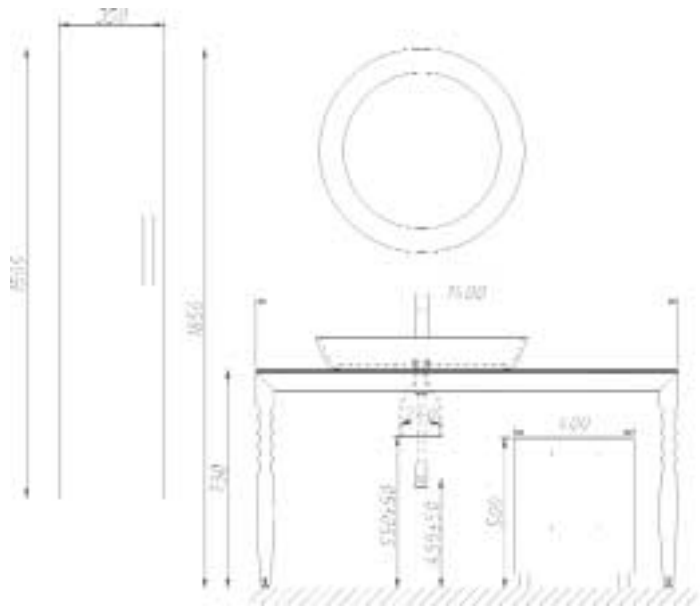

- SP-108600
- mirror: silver, w: 400mm, h: 800mm
 - basin set & table top: tempered glass
 - cabinet: MDF, w: 600mm, h: 400mm, d: 520mm
 - side cabinet: MDF, w: 330mm, h: 1400mm, d: 210mm

- SP-109325
- mirror: silver with solid wooden frame, w: 670mm, h: 520mm (external w: 850mm, h: 700mm)
 - basin set: tempered glass
 - cabinet: solid wood, w: 1200mm, h: 864mm, d: 583mm

SP-109327

- mirror: silver with solid wooden frame
w: 821 mm, h: 645mm
- basin set: tempered glass
- cabinet: solid wooden
w: 945mm, h: 875mm, d: 583mm

The images of the products are only indicated and there might be difference compared to the real ones.

SP-109319

- mirror: silver, Ø650mm
- basin set: ceramic
- cabinet: solid wooden, w: 1400mm, h: 730mm, d: 480mm
- side cabinet: MDF, w: 350mm, h: 1500mm, d: 215mm
- ground cabinet: MDF, w: 400mm, h: 500mm, d: 445mm

SP-109320

- mirror: silver, w: 1000mm, h: 800mm
- table top: tempered glass
- basin set: ceramic
- cabinet: solid wooden, w: 1400mm, h: 730mm, d: 480mm
- ground cabinet: solid wooden, w: 400mm, h: 500mm, d: 445mm