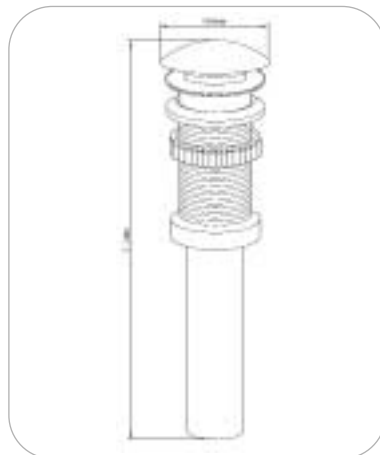

- 8801A
- free pop up valve
- without overflow
- for glass or ceramic basin without overflow
- finished color: chrome

8801A FOR BASINS WITHOUT OVERFLOW

- 8802A
- free pop up valve
- with overflow
- for ceramic basin with overflow
- finished color: chrome