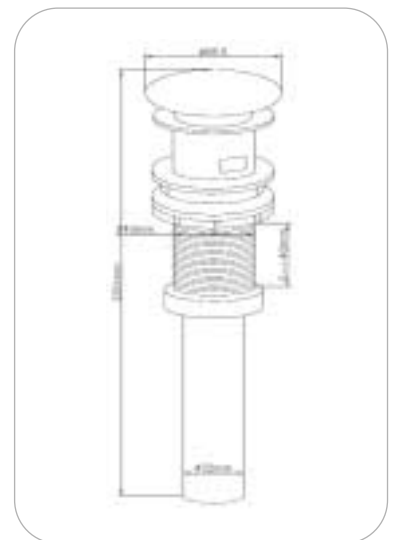

8802A FOR BASINS WITH OVERFLOW