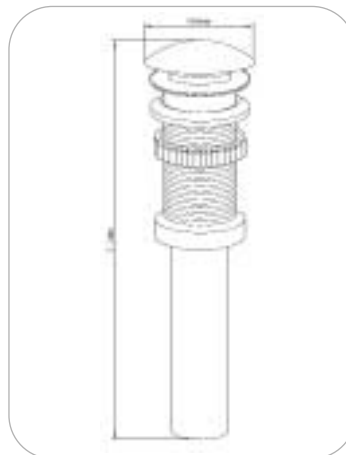

8801A FOR BASINS WITHOUT OVERFLOW