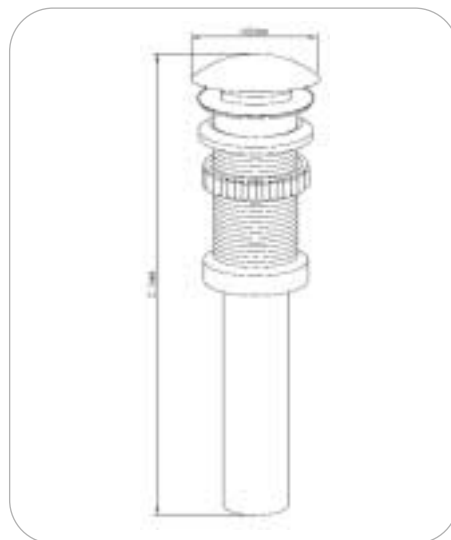

A1021

B1022

I1026

8801A FOR BASINS WITHOUT OVERFLOW

8802A FOR BASINS WITH OVERFLOW

- A6102**  
single-lever basin mixer
- cascade aerator
  - operating lever, solid shape
  - H+C symbol
  - rapid installation system
  - connection hose G 1/2, 45cm
  - spout: brass, fixed
  - ceramic discs
  - 25mm cartridge
  - finished color: nickel