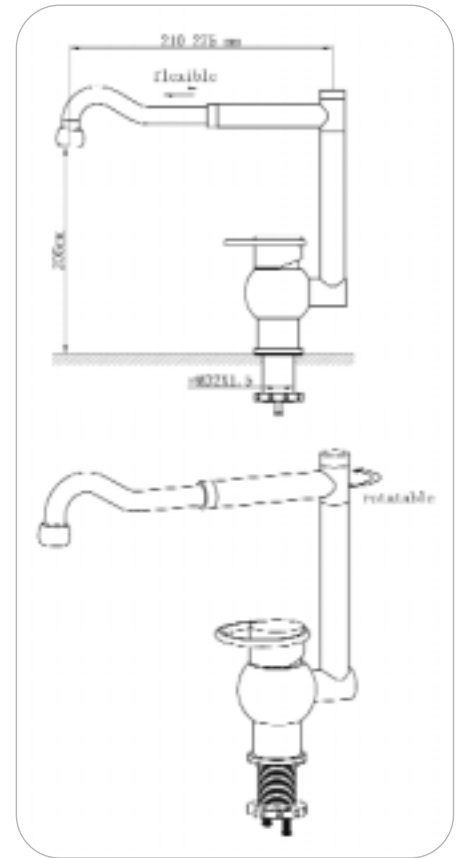

ABM CARBON D1024 / ABM HYDRO D1024