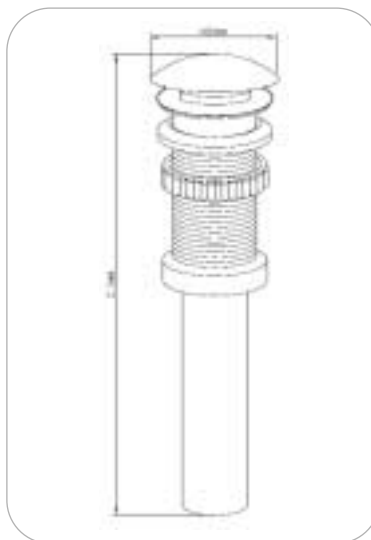

8801A FOR BASINS WITHOUT OVERFLOW