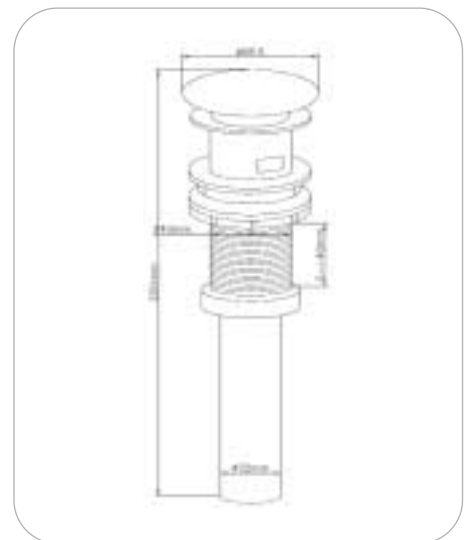

05/5308  
toilet brush holder  
• finished color: chrome

05/5309  
single towel bar  
• finished color: chrome

A8668

C6359-018

B8669

8801A FOR BASINS WITHOUT OVERFLOW

8802A FOR BASINS WITH OVERFLOW

- **23/A8688**  
 single-hole basin mixer
- H+C, on & off symbol
  - rapid installation system
  - connection hose G 1/2, 45cm
  - spout: brass, fixed
  - cascade aerator
  - pressure balance valve
  - finished color: chrome