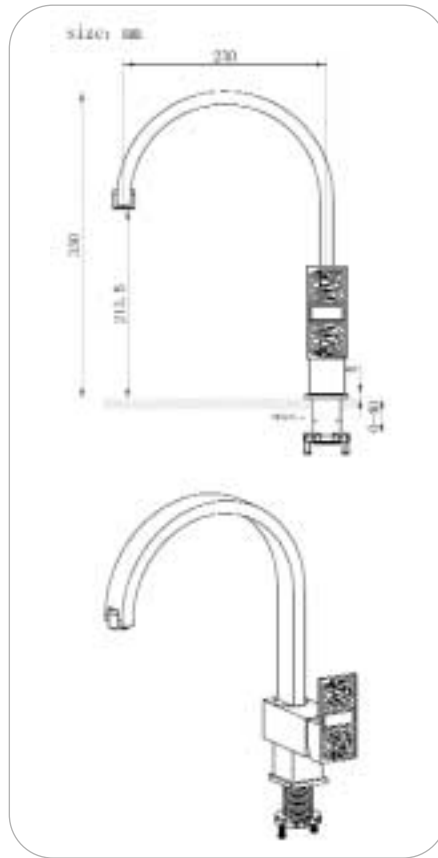

ABM AZTEC D2003