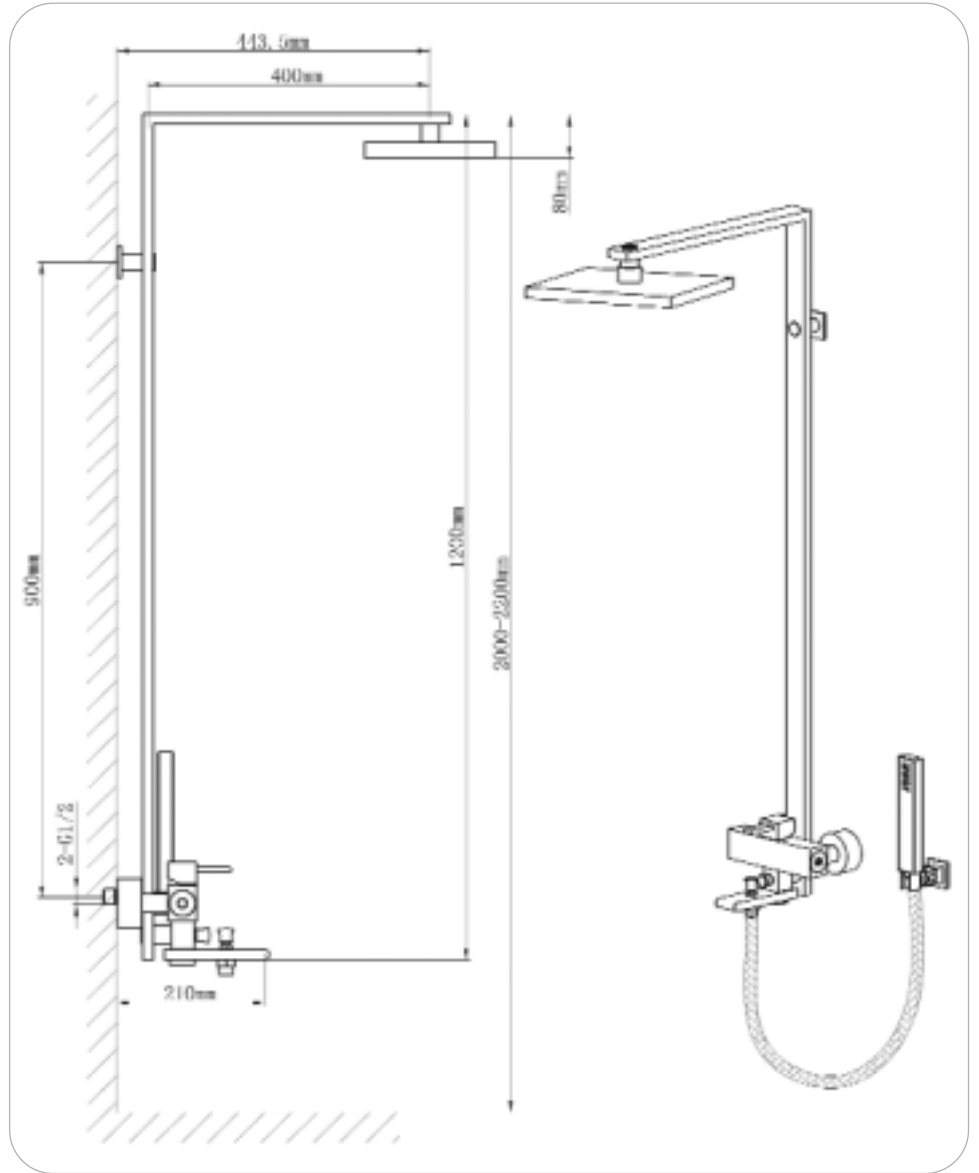

01/C2026-033