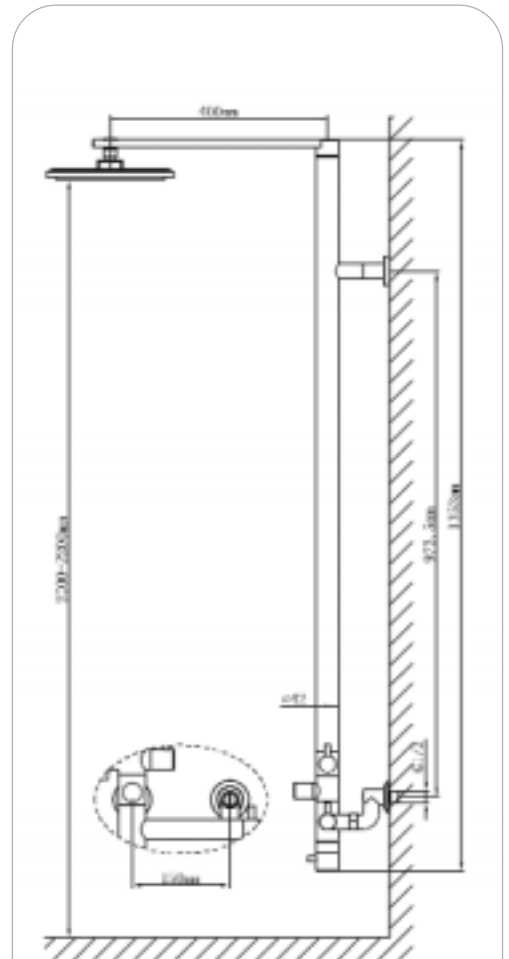

C8886-26

- 8801A
- free pop up valve
- without overflow
- for glass or ceramic basin without overflow
- finished color: chrome

- 8802A
- free pop up valve
- with overflow
- for ceramic basin with overflow
- finished color: chrome