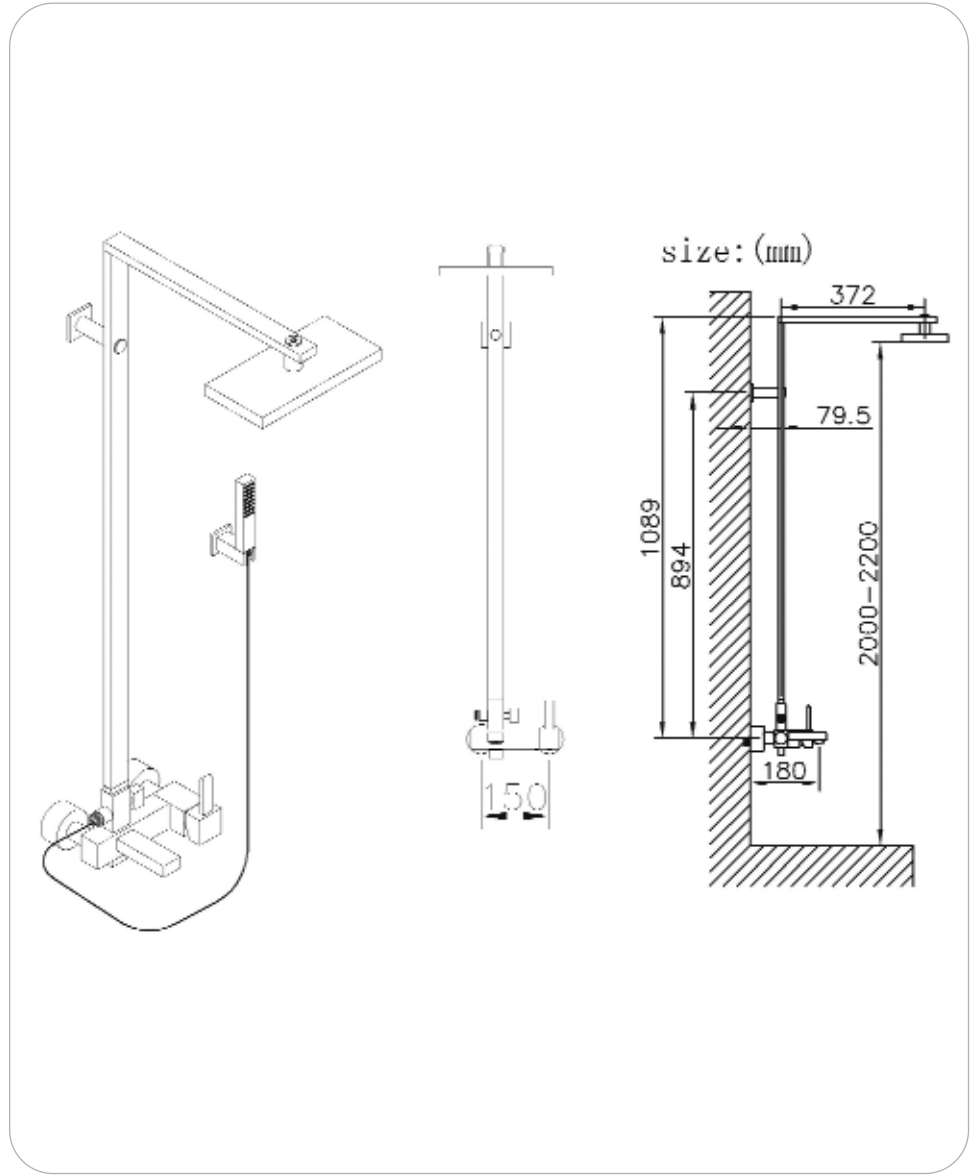

02/C2007-022