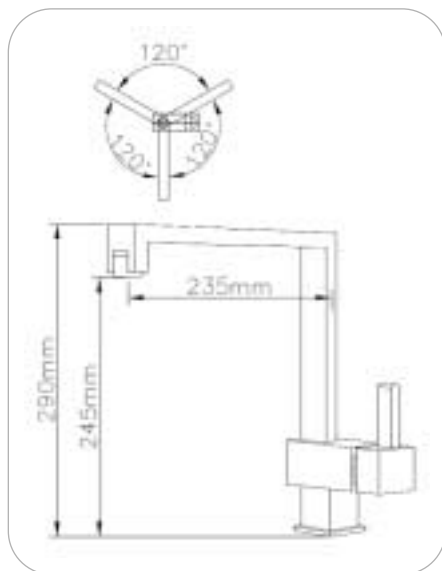

ABM RIVERSTONE D6109