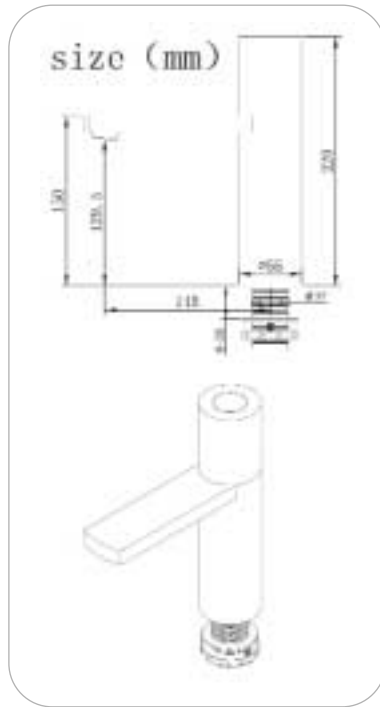

- **23/C8886-26**  
 luxurious shower
- overhead shower, 12"
  - mixer: brass
  - handle: brass, solid shape
  - thermostatic cartridge
  - hand shower: brass, chrome, aromatherapy
  - shower holder: brass
  - shower hose: 150cm, G 1/2
  - finished color: chrome