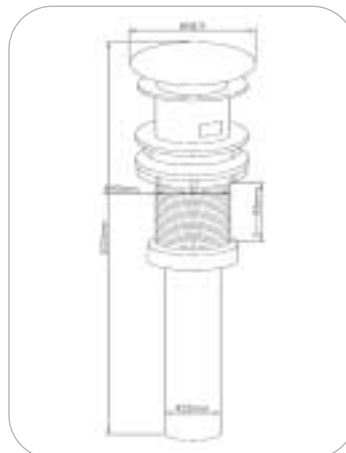

8802A FOR BASINS WITH OVERFLOW