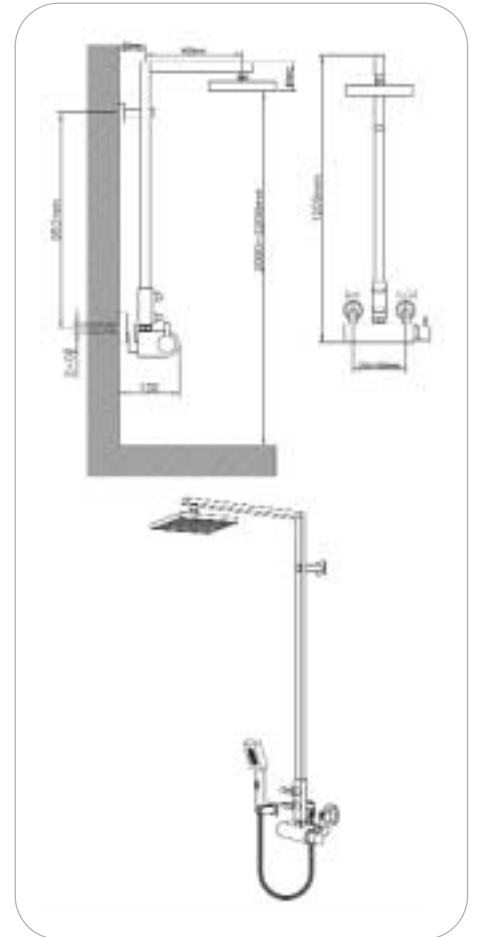

L846-014

concealed shower

- overhead shower, 8", plastic, chrome plated
- shower arm: wall-mounted, brass
- mixer: brass
- G 1/2 connection
- spout: brass, wall-mounted
- 1/2 single-control valve
- H+C symbol on the handle
- finished color: chrome

8801A

free pop up valve

- without overflow
- for glass or ceramic basin without overflow
- finished color: chrome

8802A

free pop up valve

- with overflow
- for ceramic basin with overflow
- finished color: chrome

C6821-021