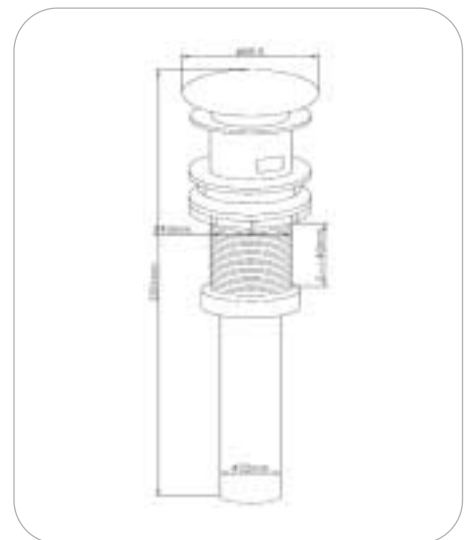

8802A FOR BASINS WITH OVERFLOW