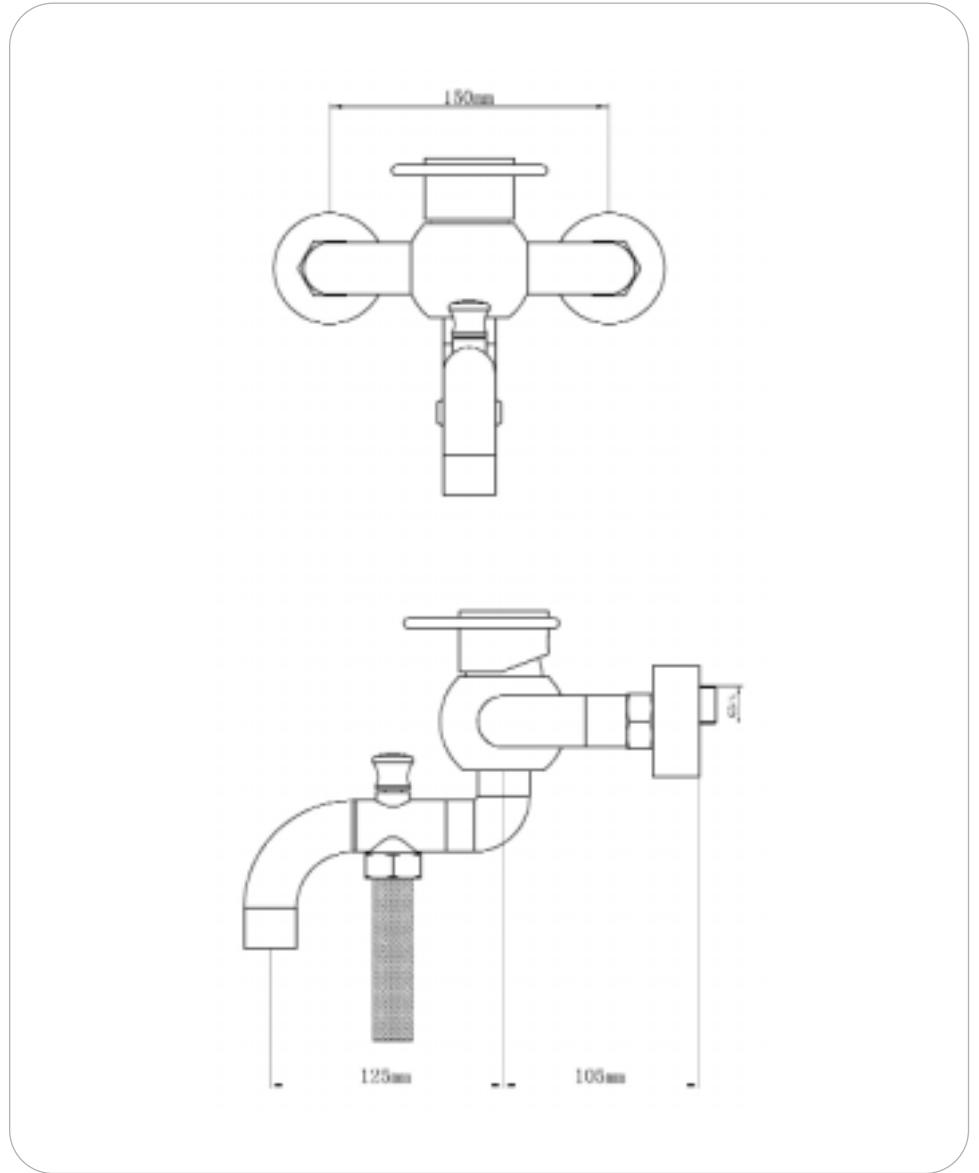

A1021

B1022

I1026

8801A FOR BASINS WITHOUT OVERFLOW

8802A FOR BASINS WITH OVERFLOW

- A6102**  
single-lever basin mixer
- cascade aerator
  - operating lever, solid shape
  - H+C symbol
  - rapid installation system
  - connection hose G 1/2, 45cm
  - spout: brass, fixed
  - ceramic discs
  - 25mm cartridge
  - finished color: nickel

- I6108**  
wall-mounted bath mixer
- H+C symbol
  - spout: brass, fixed
  - ceramic discs
  - 35mm cartridge
  - hand shower: acrylic ABS material, chrome
  - shower holder: wall-mounted, fixed brass, chrome
  - fastening set
  - shower hose 150cm, G 1/2
  - finish color: nickel