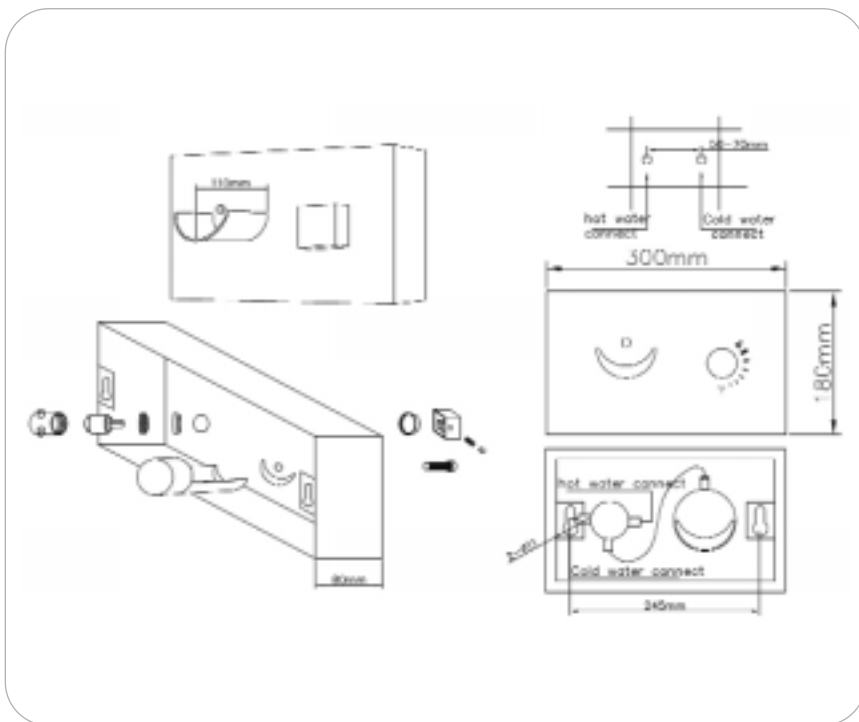

C8133

F8523

8801A FOR BASINS WITHOUT OVERFLOW

8802A FOR BASINS WITH OVERFLOW

360°  
Turn to fountain  
designed for  
who never stop thinking...

- 03/I1026  
wall-mounted bath mixer
- H+C symbol
  - spout: brass, fixed
  - ceramic discs
  - 35mm cartridge
  - 150cm hose, S8950 hand shower and shower holder
  - finish color: ORB