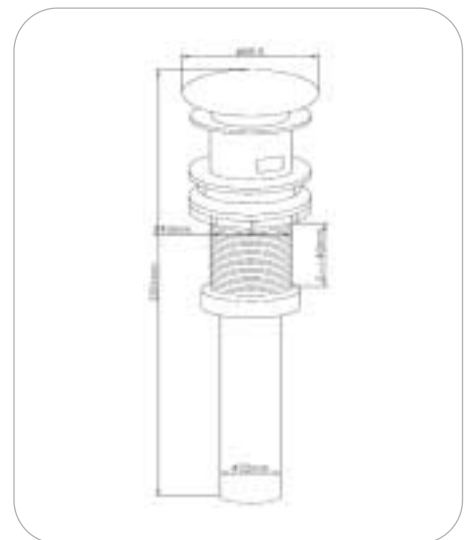

D6109

I6108

A6102

8801A FOR BASINS WITHOUT OVERFLOW

8802A FOR BASINS WITH OVERFLOW

- F8523**  
 wall-mounted basin mixer
- square handle, brass, solid shape
  - H+C, on & off symbol
  - rapid installation system
  - connection hose G 1/2
  - spout: fixed
  - pressure balance valve
  - finished color: nickel