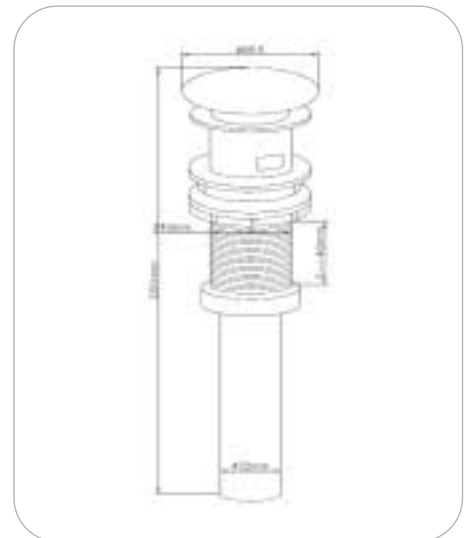

05/5308  
toilet brush holder  
• finished color: chrome

05/5309  
single towel bar  
• finished color: chrome

A896

L893

A896H

8801A FOR BASINS WITHOUT OVERFLOW

8802A FOR BASINS WITH OVERFLOW

- **C898-004**  
luxurious shower
- overhead shower, 8"
  - mixer: brass
  - handle: brass, solid shape
  - H+C symbol
  - hand shower: brass
  - shower hose 150cm, G 1/2
  - finished color: chrome