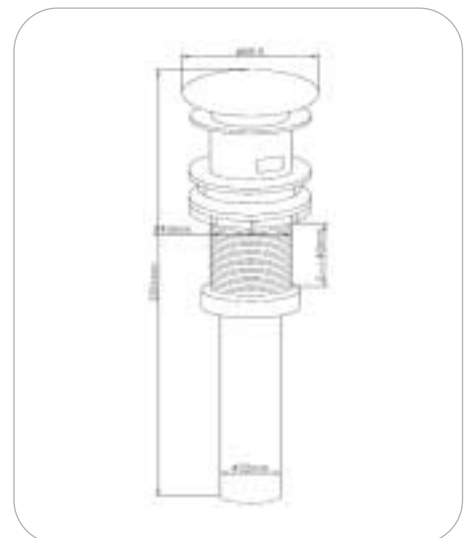

8802A FOR BASINS WITH OVERFLOW