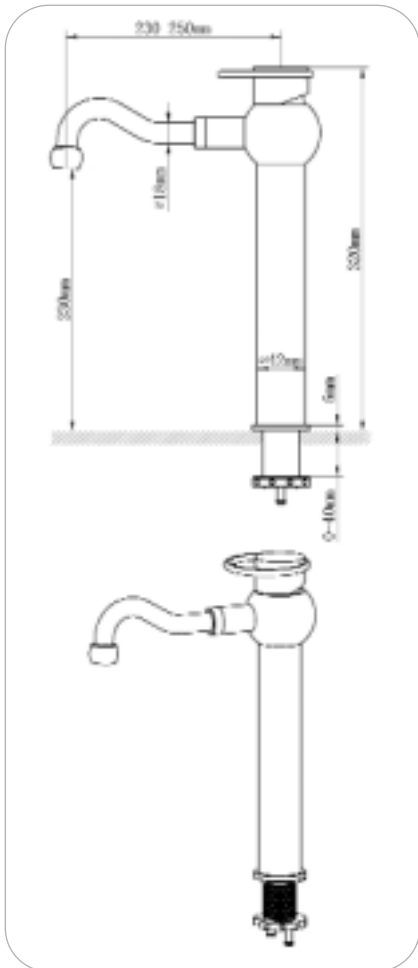

■ 10/5205  
soap dish  
• finished color: chrome

■ 10/5206  
single toothbrush holder  
• finished color: chrome

■ 10/5208  
toilet brush holder  
• finished color: chrome

■ 10/5209  
single towel bar  
• finished color: chrome

A1021

B1022

I1026

8801A FOR BASINS WITHOUT OVERFLOW

8802A FOR BASINS WITH OVERFLOW

- A6102**  
single-lever basin mixer
- cascade aerator
  - operating lever, solid shape
  - H+C symbol
  - rapid installation system
  - connection hose G 1/2, 45cm
  - spout: brass, fixed
  - ceramic discs
  - 25mm cartridge
  - finished color: nickel

- I6108**  
wall-mounted bath mixer
- H+C symbol
  - spout: brass, fixed
  - ceramic discs
  - 35mm cartridge
  - hand shower: acrylic ABS material, chrome
  - shower holder: wall-mounted, fixed brass, chrome
  - fastening set
  - shower hose 150cm, G 1/2
  - finish color: nickel