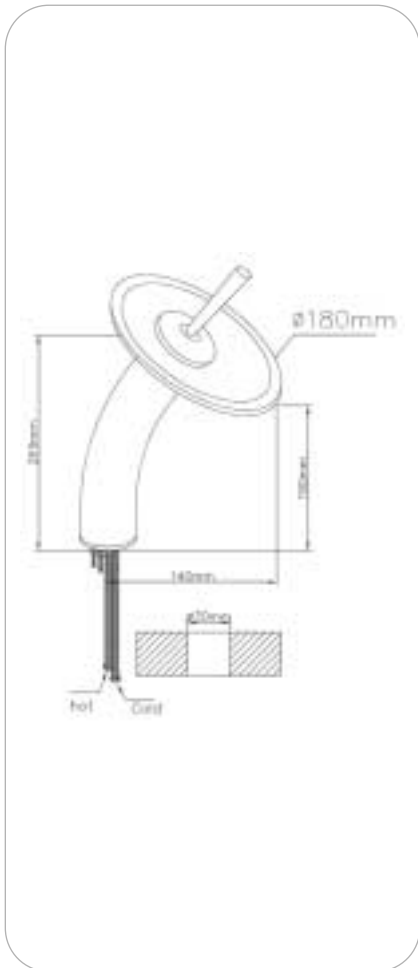

05/5308  
toilet brush holder  
• finished color: chrome

05/5309  
single towel bar  
• finished color: chrome

A896

L893

A896H

8801A FOR BASINS WITHOUT OVERFLOW

8802A FOR BASINS WITH OVERFLOW

- **C898-004**  
luxurious shower
- overhead shower, 8"
  - mixer: brass
  - handle: brass, solid shape
  - H+C symbol
  - hand shower: brass
  - shower hose 150cm, G 1/2
  - finished color: chrome