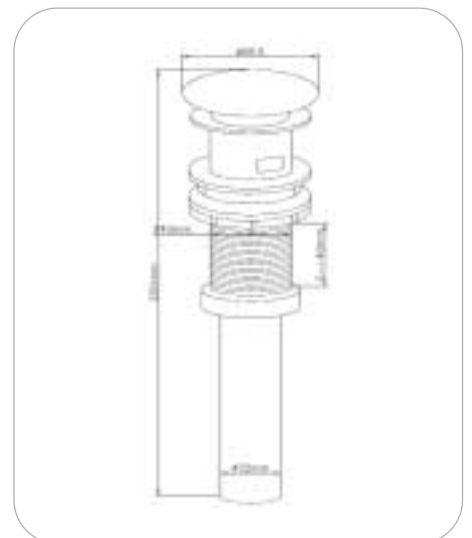

8802A FOR BASINS WITH OVERFLOW