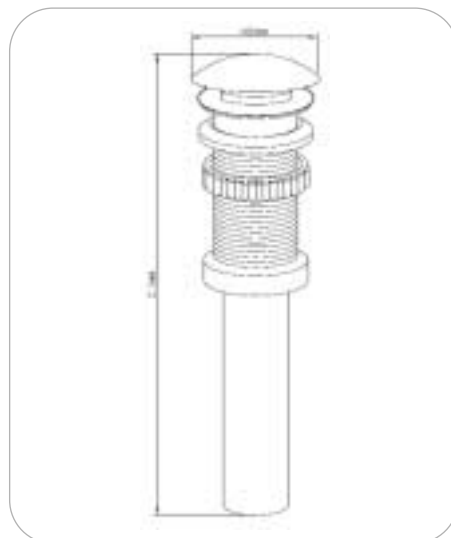

B1022

I1026

8801A FOR BASINS WITHOUT OVERFLOW

8802A FOR BASINS WITH OVERFLOW

- A896**
- one-hole, single-lever basin mixer
  - security glass, transparent, dirt-resistant
  - operating lever, 360° rotate
  - rapid installation system
  - connection hose G 1/2, 45cm
  - ceramic discs
  - 35mm cartridge
  - glass color: clear
  - finished color: chrome