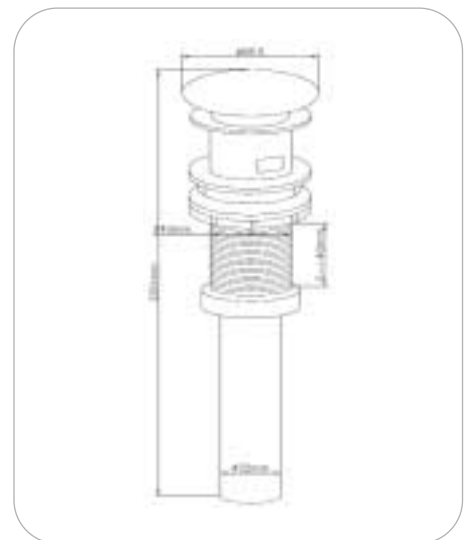

A1021

B1022

I1026

8801A FOR BASINS WITHOUT OVERFLOW

8802A FOR BASINS WITH OVERFLOW

- A6102**  
single-lever basin mixer
- cascade aerator
  - operating lever, solid shape
  - H+C symbol
  - rapid installation system
  - connection hose G 1/2, 45cm
  - spout: brass, fixed
  - ceramic discs
  - 25mm cartridge
  - finished color: nickel

- I6108**  
wall-mounted bath mixer
- H+C symbol
  - spout: brass, fixed
  - ceramic discs
  - 35mm cartridge
  - hand shower: acrylic ABS material, chrome
  - shower holder: wall-mounted, fixed brass, chrome
  - fastening set
  - shower hose 150cm, G 1/2
  - finish color: nickel