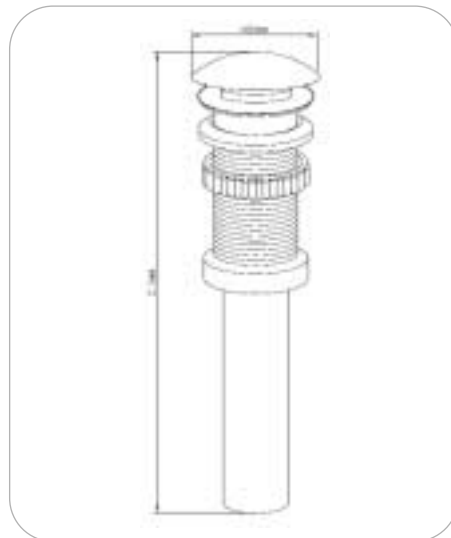

8801A FOR BASINS WITHOUT OVERFLOW