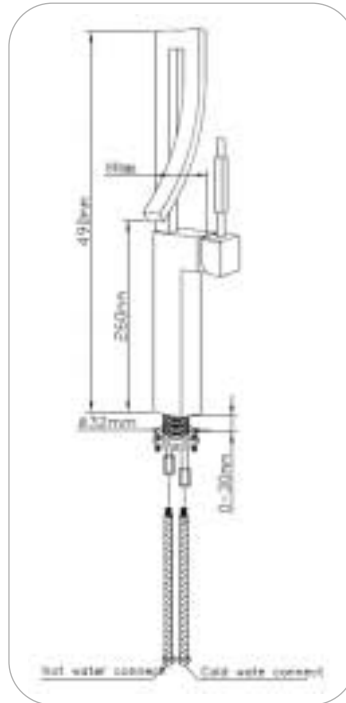

**8801A**

free pop up valve

- without overflow
- for glass or ceramic basin without overflow
- finished color: chrome

**8802A**

free pop up valve

- with overflow
- for ceramic basin with overflow
- finished color: chrome