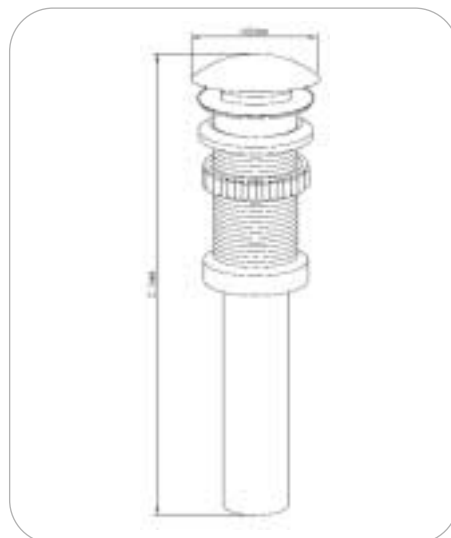

8801A FOR BASINS WITHOUT OVERFLOW