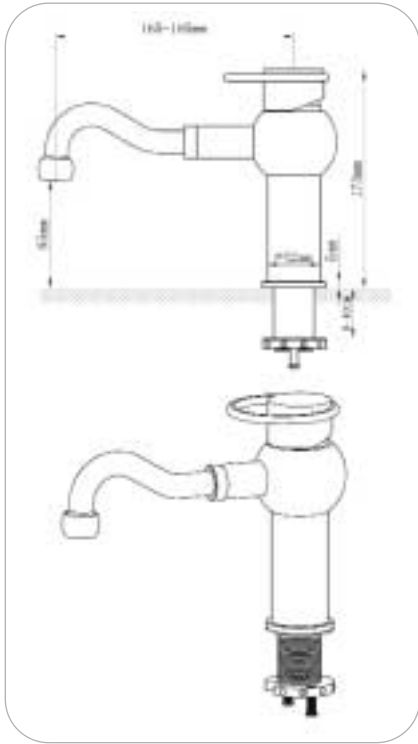

A1021

B1022

I1026

8801A FOR BASINS WITHOUT OVERFLOW

8802A FOR BASINS WITH OVERFLOW

- A6102**  
single-lever basin mixer
- cascade aerator
  - operating lever, solid shape
  - H+C symbol
  - rapid installation system
  - connection hose G 1/2, 45cm
  - spout: brass, fixed
  - ceramic discs
  - 25mm cartridge
  - finished color: nickel

- I6108**  
wall-mounted bath mixer
- H+C symbol
  - spout: brass, fixed
  - ceramic discs
  - 35mm cartridge
  - hand shower: acrylic ABS material, chrome
  - shower holder: wall-mounted, fixed brass, chrome
  - fastening set
  - shower hose 150cm, G 1/2
  - finish color: nickel