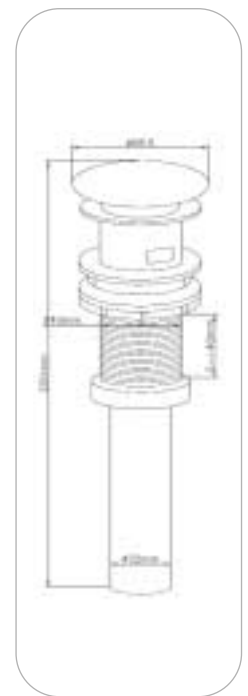

8802A FOR BASINS WITH OVERFLOW