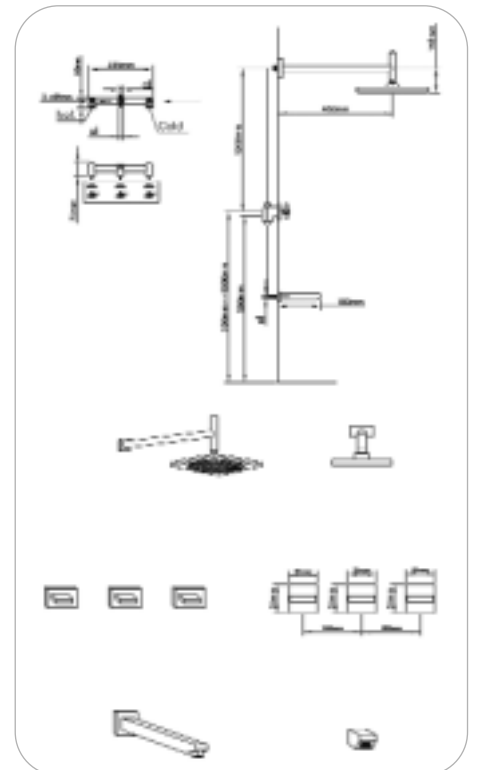

L846-014

concealed shower

- overhead shower, 8", plastic, chrome plated
- shower arm: wall-mounted, brass
- mixer: brass
- G 1/2 connection
- spout: brass, wall-mounted
- 1/2 single-control valve
- H+C symbol on the handle
- finished color: chrome

8801A

free pop up valve

- without overflow
- for glass or ceramic basin without overflow
- finished color: chrome

8802A

free pop up valve

- with overflow
- for ceramic basin with overflow
- finished color: chrome

L846-014