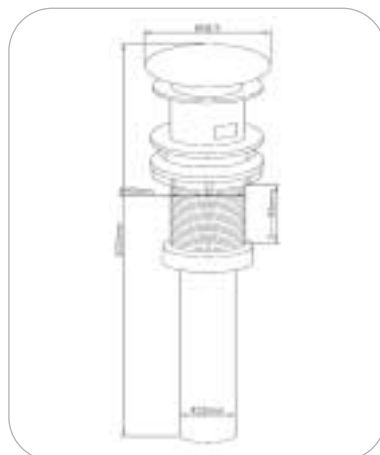

A8688

C8886-26

- 8801A
- free pop up valve
- without overflow
- for glass or ceramic basin without overflow
- finished color: chrome

8801A FOR BASINS WITHOUT OVERFLOW

- 8802A
- free pop up valve
- with overflow
- for ceramic basin with overflow
- finished color: chrome