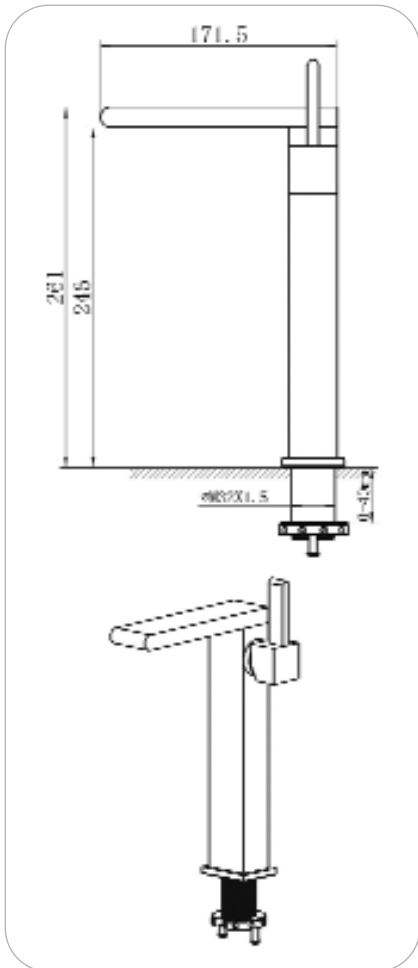

- 01/B2022
- single-lever vessel mixer with extended base 246mm
- laser print pattern
  - operating lever, solid shape
  - H+C symbol
  - rapid installation system
  - connection hose G 1/2, 45cm
  - spout: brass, fixed
  - ceramic discs
  - 25mm cartridge
  - finished color: chrome

05/5308  
toilet brush holder  
• finished color: chrome

05/5309  
single towel bar  
• finished color: chrome

01/A2021

01/C2026-033

01/B2022

8801A FOR BASINS WITHOUT OVERFLOW

8802A FOR BASINS WITH OVERFLOW

01/C2007-022

luxurious shower

- overhead shower, 15cm\*25cm
- mixer: brass
- handle: brass, solid shape
- H+C symbol
- hand shower: brass
- shower holder: brass, wall-mounted
- shower hose: 150cm, G 1/2
- ceramic discs, 35mm
- finished color: OEB