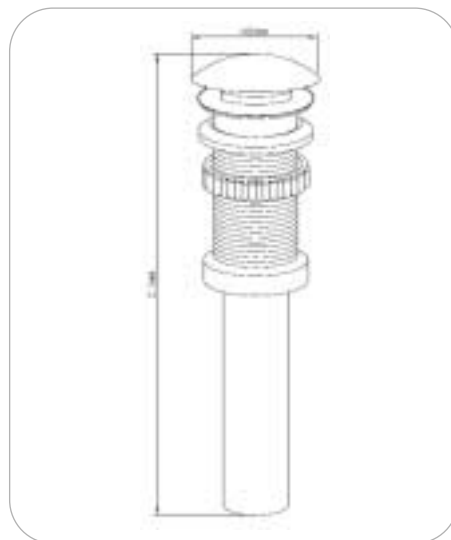

8801A FOR BASINS WITHOUT OVERFLOW