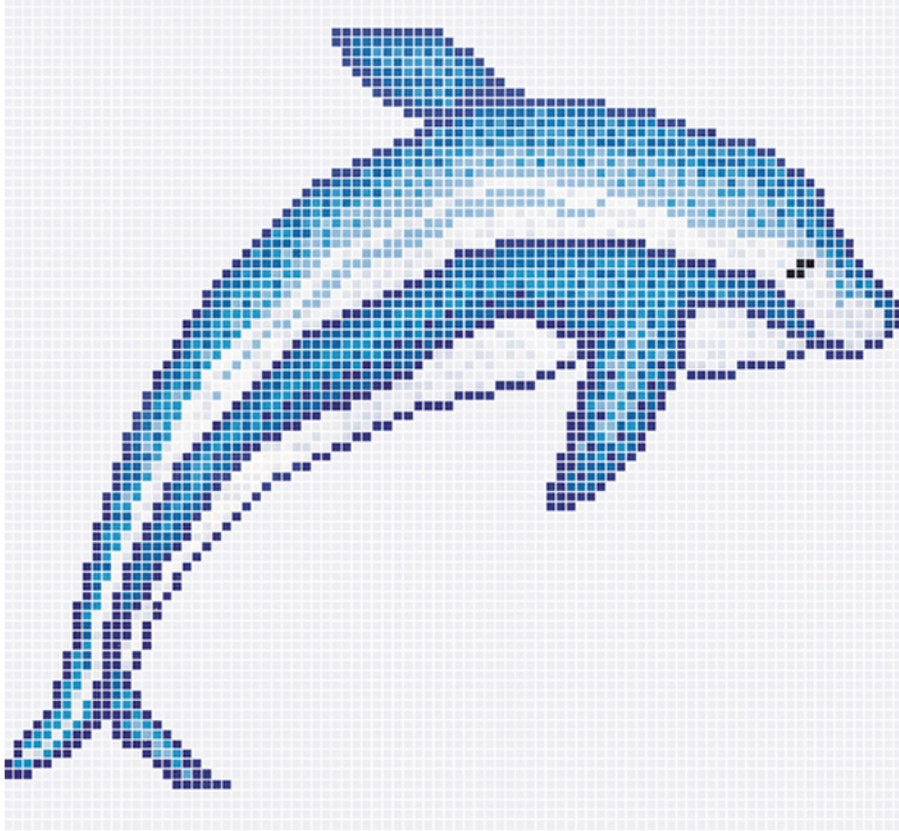

product ID

DESIGNS

dolphin 196 x 180 (2x2x0,4)