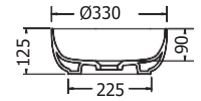

Thalo Ø39 εκ.

Carrara Nuovo
Emperor Pale
Emperor Dark
Tundra Grey
Marquina Nero

Thalo Ø33 εκ.

Carrara Nuovo
Emperor Pale
Emperor Dark
Tundra Grey

Κάλυμμα βαλβίδας σε όλους τους χρωματισμούς

⚠ ΚΑΘΕ ΝΙΠΗΤΡΑΣ ΜΕ ΜΟΝΑΔΙΚΟ ΜΟΤΙΒΟ ΜΑΡΜΑΡΟΥ
ΦΥΣΙΚΟ ΜΑΡΜΑΡΟ - ΟΧΙ χημικά - ΜΟΝΟ νερό/σαπούνι.

Χωρίς υπερχειλίση.
Βάθος γούρνας: 10 εκ., 9 εκ.

COLOUR